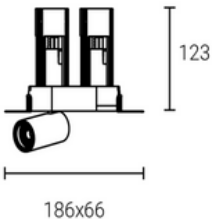

Stretching Pull & Play 6W 3 HEADS NORMAL ROUND

Cutout: L188xΦ68mm

Model: LN-CRXLS-S305-6TR-3	Power: 6W x3	Luminous flux: LED 600lm x3 / Lamp 400lm x3
Size: L244xΦ66xH123mm	Cutout: L188xΦ68mm	Beam angle: 12°/24°/38°
LED Chips: COB CREE/ OSRAM	Driver: C.C. OSRAM/LIFUD/KEGU/ANXIONG/LTECH	
Cup color: sanded black, sanded white, gold, mirror, silver		Adjustable angle: 355°

Stretching Pull & Play +LUMU 2 HEADS

Cutout: L130xW130mm

Model: LN-CRXLS-S305+LUMU-2	Power: 6W x2	Luminous flux: LED 600lm x2 / Lamp 400lm x2
Size: L192xW126xH123mm	Cutout: L130xW130mm	Beam angle: 12°/24°/38°
LED Chips: COB CREE/ OSRAM	Driver: C.C. OSRAM/LIFUD/KEGU/ANXIONG/LTECH	
Cup color: sanded black, sanded white, gold, mirror, silver		Adjustable angle: 355° + FIX

Stretching Pull & Play +LUMU 3 HEADS

Cutout: 190xΦ68mm

Model: LN-CRXLS-S305+LUMU-3	Power: 6W x3	Luminous flux: LED 600lm x3 / Lamp 400lm x3
Size: L200xW80xH123mm	Cutout: L190xΦ68mm	Beam angle: 12°/24°/38°
LED Chips: COB CREE/ OSRAM	Driver: C.C. OSRAM/LIFUD/KEGU/ANXIONG/LTECH	
Cup color: sanded black, sanded white, gold, mirror, silver		Adjustable angle: 355°

Stretching Pull & Play +LUMU 6W 2 HEADS TRIMLESS ROUND

Cutout: 128xΦ68mm

Model: LN-CRXLS-S305+LUMU-6TR-2	Power: 6Wx2	Luminous flux: LED 600lm x2 / Lamp 400lm x2
Size: 186xD66xH123mm	Cutout: 128xΦ68mm	Beam angle: 12°/24°/38°
LED Chips: COB CREE/ OSRAM	Driver: C.C. OSRAM/LIFUD/KEGU/ANXIONG/LTECH	
Cup color: sanded black, sanded white, gold, mirror, silver		Adjustable angle: 355°