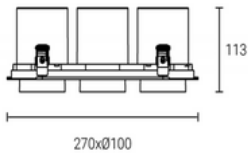

Stretching Pull & Play +LUMU 3 HEADS

260xØ90mm

Cutout: 260xØ90mm

Model: LN-CRXLS-YS3	Power: 12W x3	Luminous flux: LED 1300lm x3 / Lamp 900lm x3
Size: L270xD100xH113mm	Cutout: L260xØ90mm	Beam angle: 12°/24°/38°
LED Chips: COB CREE/ OSRAM	Driver: C.C. OSRAM/LIFUD/KEGU/ANXIONG/LTECH	
Cup color: sanded black, sanded white, gold, mirror, silver		Adjustable angle: 355°