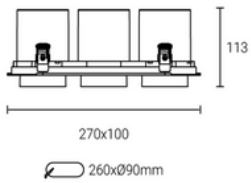

Stretching Pull & Play 12W SQUARE 2 HEADS

Cutout: 175xØ90mm

Model: LN-CRXLS-FS2	Power: 12W x2	Luminous flux: LED 1300lm x2 / Lamp 900lm x2
Size: L185xW100xH113mm	Cutout: 175xØ90mm	Beam angle: 12°/24°/38°
LED Chips: COB CREE/ OSRAM	Driver: C.C. OSRAM/LIFUD/KEGU/ANXIONG/LTECH	
Cup color: sanded black, sanded white, gold, mirror, silver	Adjustable angle: 355°	

Stretching Pull & Play 12W SQUARE 3 HEADS

Cutout: L175xØ90mm

Model: LN-CRXLS-FS3	Power: 12W x3	Luminous flux: LED 1300lm x3 / Lamp 900lm x3
Size: L270xD100xH113mm	Cutout: L260xØ90mm	Beam angle: 12°/24°/38°
LED Chips: COB CREE/ OSRAM	Driver: C.C. OSRAM/LIFUD/KEGU/ANXIONG/LTECH	
Cup color: sanded black, sanded white, gold, mirror, silver	Adjustable angle: 355°	