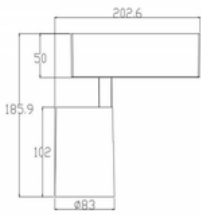

Stretching SURFACE MOUNTED LONG 25W

Model: LN-CCXLS-307-25L	Power: 25W	Luminous flux: LED 2700lm / Lamp 1900lm
Size: D83xL102xH186mm	Base: L190xW58xH50mm	Beam angle: 12°/24°/38°
LED Chips: COB CREE/ OSRAM	Driver: C.C. OSRAM/LIFUD/KEGU/ANXIONG/LTECH	
Cup color: sanded black, sanded white, gold, mirror, silver	Adjustable angle: 355°