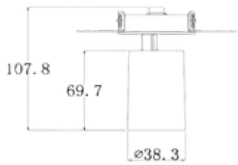

Stretching Pull & Play 12W SQUARE 3 HEADS

Cutout: 335xØ115mm

Model: LN-CRXLS-FS2	Power: 12W x2	Luminous flux: LED 1300lm x2 / Lamp 900lm x2
Size: L185xW100xH113mm	Cutout: 175xØ90mm	Beam angle: 12°/24°/38°
LED Chips: COB CREE/ OSRAM	Driver: C.C. OSRAM/LIFUD/KEGU/ANXIONG/LTECH	
Cup color: sanded black, sanded white, gold, mirror, silver		Adjustable angle: 355°

Stretching 6W ROUND

Cutout: Ø40mm

Model: LN-CRXLS-301-6R	Power: 6W	Luminous flux: LED 600lm / Lamp 400lm
Size: D38xL70xH102.5mm	Cutout: Ø40mm	Beam angle: 12°/24°/38°
LED Chips: COB CREE/ OSRAM	Driver: C.C. OSRAM/LIFUD/KEGU/ANXIONG/LTECH	
Cup color: sanded black, sanded white, gold, mirror, silver		Adjustable angle: 355°

Stretching 6W TRIMLESS ROUND

Cutout: Ø56mm

Model: LN-CRXLS-301-6TR	Power: 6W	Luminous flux: LED 600lm / Lamp 400lm
Size: D38xL70xH108mm	Cutout: Ø56mm	Beam angle: 12°/24°/38°
LED Chips: COB CREE/ OSRAM	Driver: C.C. OSRAM/LIFUD/KEGU/ANXIONG/LTECH	
Cup color: sanded black, sanded white, gold, mirror, silver		Adjustable angle: 355°