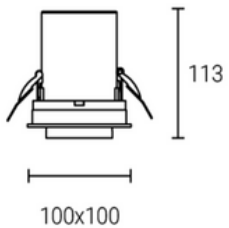

Stretching Pull & Play 12W ROUND 2 HEADS

Cutout: L175xØ90mm

Model: LN-CRXLS-YS2	Power: 12W x2	Luminous flux: LED 1300lm x2 / Lamp 900lm x2
Size: L185xD10-xH113mm	Cutout: L175xØ90mm	Beam angle: 12°/24°/38°
LED Chips: COB CREE/ OSRAM	Driver: C.C. OSRAM/LIFUD/KEGU/ANXIONG/LTECH	
Cup color: sanded black, sanded white, gold, mirror, silver		Adjustable angle: 355°

Stretching Pull & Play +LUMU 3 HEADS

260xØ90mm

Cutout: 260xØ90mm

Model: LN-CRXLS-YS3	Power: 12W x3	Luminous flux: LED 1300lm x3 / Lamp 900lm x3
Size: L270xD100xH113mm	Cutout: L260xØ90mm	Beam angle: 12°/24°/38°
LED Chips: COB CREE/ OSRAM	Driver: C.C. OSRAM/LIFUD/KEGU/ANXIONG/LTECH	
Cup color: sanded black, sanded white, gold, mirror, silver		Adjustable angle: 355°

Stretching Pull & Play 12W SQUARE

Cutout: Ø90mm

Model: LN-CRXLS-FS1	Power: 12W	Luminous flux: LED 1300lm / Lamp 900lm
Size: 186xD66xH123mm	Cutout: 128xØ68mm	Beam angle: 12°/24°/38°
LED Chips: COB CREE/ OSRAM	Driver: C.C. OSRAM/LIFUD/KEGU/ANXIONG/LTECH	
Cup color: sanded black, sanded white, gold, mirror, silver		Adjustable angle: 355°