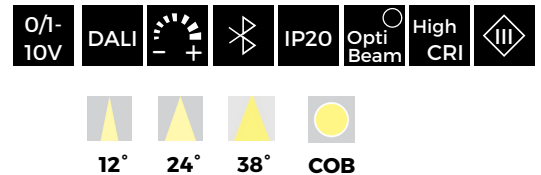

Stretching Pull & Play 6W 3 HEADS NORMAL ROUND

Cutout: L188xΦ68mm

Model: LN-CRXLS-S305-6TR-3	Power: 6W x3	Luminous flux: LED 600lm x3 / Lamp 400lm x3
Size: L244xΦ66xH123mm	Cutout: L188xΦ68mm	Beam angle: 12°/24°/38°
LED Chips: COB CREE/ OSRAM	Driver: C.C. OSRAM/LIFUD/KEGU/ANXIONG/LTECH	
Cup color: sanded black, sanded white, gold, mirror, silver		Adjustable angle: 355°

Stretching Pull & Play +LUMU 2 HEADS

Cutout: L130xW130mm

Model: LN-CRXLS-S305+LUMU-2	Power: 6W x2	Luminous flux: LED 600lm x2 / Lamp 400lm x2
Size: L192xW126xH123mm	Cutout: L130xW130mm	Beam angle: 12°/24°/38°
LED Chips: COB CREE/ OSRAM	Driver: C.C. OSRAM/LIFUD/KEGU/ANXIONG/LTECH	
Cup color: sanded black, sanded white, gold, mirror, silver		Adjustable angle: 355° + FIX

Stretching Pull & Play +LUMU 3 HEADS

Cutout: 190xΦ68mm

Model: LN-CRXLS-S305+LUMU-3	Power: 6W x3	Luminous flux: LED 600lm x3 / Lamp 400lm x3
Size: L200xW80xH123mm	Cutout: L190xΦ68mm	Beam angle: 12°/24°/38°
LED Chips: COB CREE/ OSRAM	Driver: C.C. OSRAM/LIFUD/KEGU/ANXIONG/LTECH	
Cup color: sanded black, sanded white, gold, mirror, silver		Adjustable angle: 355°