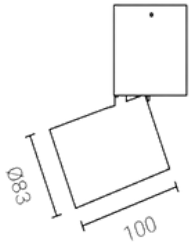

Stretching 25W SURFACE MOUNTED ROUND

Model: LN-CCXLS-303-12R	Power: 25W	Luminous flux: LED 2700lm / Lamp 1900lm
Size: D83xL100xH198mm	Cutout: N/A	Beam angle: 12°/24°/38°
LED Chips: COB CREE/ OSRAM	Driver: C.C. OSRAM/LIFUD/KEGU/ANXIONG/LTECH	
Cup color: sanded black, sanded white, gold, mirror, silver	Adjustable angle: 355°	

0/1-10V
DALI
12° 24° 38°
IP20
Opti Beam
High CRI
III

12°
24°
38°
COB