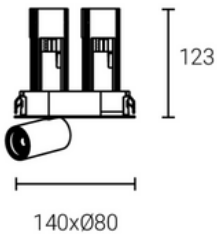

Stretching Pull & Play 6W SLIM ROUND

Cutout: $\Phi 52\text{mm}$

Model: LN-CRXLS-S305-6SR	Power: 6W	Luminous flux: LED 600lm / Lamp 400lm
Size: D58xH118mm	Cutout: $\Phi 52\text{mm}$	Beam angle: 12°/24°/38°
LED Chips: COB CREE/ OSRAM	Driver: C.C. OSRAM/LIFUD/KEGU/ANXIONG/LTECH	
Cup color: sanded black, sanded white, gold, mirror, silver		Adjustable angle: 355°

Stretching Pull & Play 6W NORMAL ROUND

Cutout: $\Phi 70\text{mm}$

Model: LN-CRXLS-S305-6NR	Power: 6W	Luminous flux: LED 600lm / Lamp 400lm
Size: D80xH125mm	Cutout: $\Phi 70\text{mm}$	Beam angle: 12°/24°/38°
LED Chips: COB CREE/ OSRAM	Driver: C.C. OSRAM/LIFUD/KEGU/ANXIONG/LTECH	
Cup color: sanded black, sanded white, gold, mirror, silver		Adjustable angle: 355°

Stretching Pull & Play 6W 2 HEADS NORMAL ROUND

Cutout: 130x $\Phi 68\text{mm}$

Model: LN-CRXLS-S305-6NR-2	Power: 6Wx2	Luminous flux: LED 600lm x2 / Lamp 400lm x2
Size: 140xD80xH123mm	Cutout: 130x $\Phi 68\text{mm}$	Beam angle: 12°/24°/38°
LED Chips: COB CREE/ OSRAM	Driver: C.C. OSRAM/LIFUD/KEGU/ANXIONG/LTECH	
Cup color: sanded black, sanded white, gold, mirror, silver		Adjustable angle: 355°

Stretching Pull & Play 6W 3 HEADS NORMAL ROUND

Cutout: 190x $\Phi 68\text{mm}$

Model: LN-CRXLS-S305-6NR-3	Power: 6Wx3	Luminous flux: LED 600lm x3 / Lamp 400lm x3
Size: 200xD80xH123mm	Cutout: 130x $\Phi 68\text{mm}$	Beam angle: 12°/24°/38°
LED Chips: COB CREE/ OSRAM	Driver: C.C. OSRAM/LIFUD/KEGU/ANXIONG/LTECH	
Cup color: sanded black, sanded white, gold, mirror, silver		Adjustable angle: 355°