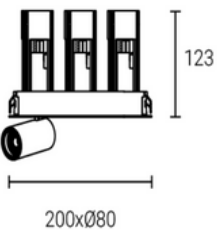

Stretching Pull & Play 6W SLIM ROUND

Cutout: $\Phi 52\text{mm}$

Model: LN-CRXLS-S305-6SR	Power: 6W	Luminous flux: LED 600lm / Lamp 400lm
Size: D58xH118mm	Cutout: $\Phi 52\text{mm}$	Beam angle: 12°/24°/38°
LED Chips: COB CREE/ OSRAM	Driver: C.C. OSRAM/LIFUD/KEGU/ANXIONG/LTECH	
Cup color: sanded black, sanded white, gold, mirror, silver		Adjustable angle: 355°

Stretching Pull & Play 6W NORMAL ROUND

Cutout: $\Phi 70\text{mm}$

Model: LN-CRXLS-S305-6NR	Power: 6W	Luminous flux: LED 600lm / Lamp 400lm
Size: D80xH125mm	Cutout: $\Phi 70\text{mm}$	Beam angle: 12°/24°/38°
LED Chips: COB CREE/ OSRAM	Driver: C.C. OSRAM/LIFUD/KEGU/ANXIONG/LTECH	
Cup color: sanded black, sanded white, gold, mirror, silver		Adjustable angle: 355°

Stretching Pull & Play 6W 2 HEADS NORMAL ROUND

Cutout: 130x $\Phi 68\text{mm}$

Model: LN-CRXLS-S305-6NR-2	Power: 6Wx2	Luminous flux: LED 600lm x2 / Lamp 400lm x2
Size: 140xD80xH123mm	Cutout: 130x $\Phi 68\text{mm}$	Beam angle: 12°/24°/38°
LED Chips: COB CREE/ OSRAM	Driver: C.C. OSRAM/LIFUD/KEGU/ANXIONG/LTECH	
Cup color: sanded black, sanded white, gold, mirror, silver		Adjustable angle: 355°

Stretching Pull & Play 6W 3 HEADS NORMAL ROUND

Cutout: 190x $\Phi 68\text{mm}$

Model: LN-CRXLS-S305-6NR-3	Power: 6Wx3	Luminous flux: LED 600lm x3 / Lamp 400lm x3
Size: 200xD80xH123mm	Cutout: 130x $\Phi 68\text{mm}$	Beam angle: 12°/24°/38°
LED Chips: COB CREE/ OSRAM	Driver: C.C. OSRAM/LIFUD/KEGU/ANXIONG/LTECH	
Cup color: sanded black, sanded white, gold, mirror, silver		Adjustable angle: 355°