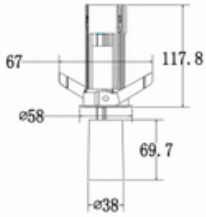

Stretching Pull & Play 6W SLIM ROUND

Cutout: $\Phi 52\text{mm}$

Model: LN-CRXLS-S305-6SR	Power: 6W	Luminous flux: LED 600lm / Lamp 400lm
Size: D58xH118mm	Cutout: $\Phi 52\text{mm}$	Beam angle: 12°/24°/38°
LED Chips: COB CREE/ OSRAM	Driver: C.C. OSRAM/LIFUD/KEGU/ANXIONG/LTECH	
Cup color: sanded black, sanded white, gold, mirror, silver		Adjustable angle: 355°

Stretching Pull & Play 6W NORMAL ROUND

Cutout: $\Phi 70\text{mm}$

Model: LN-CRXLS-S305-6NR	Power: 6W	Luminous flux: LED 600lm / Lamp 400lm
Size: D80xH125mm	Cutout: $\Phi 70\text{mm}$	Beam angle: 12°/24°/38°
LED Chips: COB CREE/ OSRAM	Driver: C.C. OSRAM/LIFUD/KEGU/ANXIONG/LTECH	
Cup color: sanded black, sanded white, gold, mirror, silver		Adjustable angle: 355°

Stretching Pull & Play 6W 2 HEADS NORMAL ROUND

Cutout: 130x $\Phi 68\text{mm}$

Model: LN-CRXLS-S305-6NR-2	Power: 6Wx2	Luminous flux: LED 600lm x2 / Lamp 400lm x2
Size: 140xD80xH123mm	Cutout: 130x $\Phi 68\text{mm}$	Beam angle: 12°/24°/38°
LED Chips: COB CREE/ OSRAM	Driver: C.C. OSRAM/LIFUD/KEGU/ANXIONG/LTECH	
Cup color: sanded black, sanded white, gold, mirror, silver		Adjustable angle: 355°