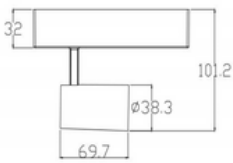

Stretching SURFACE MOUNTED LONG 6W

Model: LN-CCXLS-307-6L	Power: 6W	Luminous flux: LED 600lm / Lamp 400lm
Size: D38xL70mm	Base: L160xW38xH32mm	Beam angle: 12°/24°/38°
LED Chips: COB CREE/ OSRAM	Driver: C.C. OSRAM/LIFUD/KEGU/ANXIONG/LTECH	
Cup color: sanded black, sanded white, gold, mirror, silver	Adjustable angle: 355°	

0/1-10V
DALI
12° 24° 38°
IP20
Opti Beam
High CRI
III

12°
24°
38°
COB