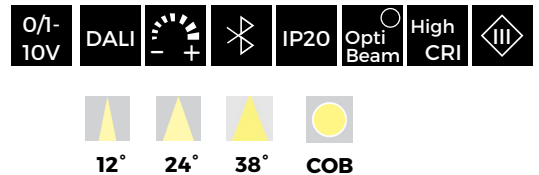

Stretching Pull & Play 12W ROUND

Cutout: Ø90mm

Model: LN-CRXLS-YS1	Power: 12W	Luminous flux: LED 1300lm / Lamp 900lm
Size: D100xH113mm	Cutout: Ø90mm	Beam angle: 12°/24°/38°
LED Chips: COB CREE/ OSRAM	Driver: C.C. OSRAM/LIFUD/KEGU/ANXIONG/LTECH	
Cup color: sanded black, sanded white, gold, mirror, silver		Adjustable angle: 355°

Stretching Pull & Play 12W ROUND 2 HEADS

Cutout: L175xØ90mm

Model: LN-CRXLS-YS2	Power: 12W x2	Luminous flux: LED 1300lm x2 / Lamp 900lm x2
Size: L185xD10-xH113mm	Cutout: L175xØ90mm	Beam angle: 12°/24°/38°
LED Chips: COB CREE/ OSRAM	Driver: C.C. OSRAM/LIFUD/KEGU/ANXIONG/LTECH	
Cup color: sanded black, sanded white, gold, mirror, silver		Adjustable angle: 355°

Stretching Pull & Play +LUMU 3 HEADS

260xØ90mm

Cutout: 260xØ90mm

Model: LN-CRXLS-YS3	Power: 12W x3	Luminous flux: LED 1300lm x3 / Lamp 900lm x3
Size: L270xD100xH113mm	Cutout: L260xØ90mm	Beam angle: 12°/24°/38°
LED Chips: COB CREE/ OSRAM	Driver: C.C. OSRAM/LIFUD/KEGU/ANXIONG/LTECH	
Cup color: sanded black, sanded white, gold, mirror, silver		Adjustable angle: 355°