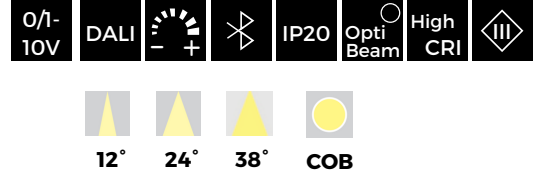

Stretching Pull & Play 6W SLIM ROUND

Cutout: $\Phi 52\text{mm}$

Model: LN-CRXLS-S305-6SR	Power: 6W	Luminous flux: LED 600lm / Lamp 400lm
Size: D58xH118mm	Cutout: $\Phi 52\text{mm}$	Beam angle: 12°/24°/38°
LED Chips: COB CREE/ OSRAM	Driver: C.C. OSRAM/LIFUD/KEGU/ANXIONG/LTECH	
Cup color: sanded black, sanded white, gold, mirror, silver		Adjustable angle: 355°