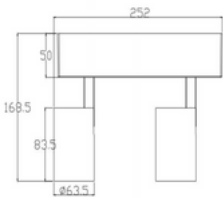

Stretching SURFACE MOUNTED LONG 12W 2 HEADS

Model: LN-CCXLS-307-12L-2	Power: 12W x2	Luminous flux: LED 1300lm x2 / Lamp 900lm x2
Size: D64xL83xH168mm	Base: L252xW58xH50mm	Beam angle: 12°/24°/38°
LED Chips: COB CREE/ OSRAM	Driver: C.C. OSRAM/LIFUD/KEGU/ANXIONG/LTECH	
Cup color: sanded black, sanded white, gold, mirror, silver		Adjustable angle: 355°