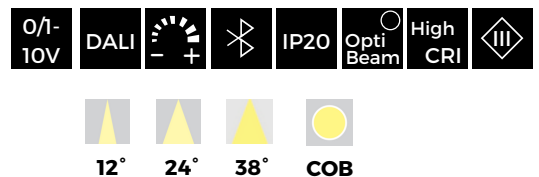

Stretching Pull & Play 12W ROUND 2 HEADS

Cutout: L175xØ90mm

Model: LN-CRXLS-YS2	Power: 12W x2	Luminous flux: LED 1300lm x2 / Lamp 900lm x2
Size: L185xD10-xH113mm	Cutout: L175xØ90mm	Beam angle: 12°/24°/38°
LED Chips: COB CREE/ OSRAM	Driver: C.C. OSRAM/LIFUD/KEGU/ANXIONG/LTECH	
Cup color: sanded black, sanded white, gold, mirror, silver		Adjustable angle: 355°

Stretching Pull & Play +LUMU 3 HEADS

260xØ90mm

Cutout: 260xØ90mm

Model: LN-CRXLS-YS3	Power: 12W x3	Luminous flux: LED 1300lm x3 / Lamp 900lm x3
Size: L270xD100xH113mm	Cutout: L260xØ90mm	Beam angle: 12°/24°/38°
LED Chips: COB CREE/ OSRAM	Driver: C.C. OSRAM/LIFUD/KEGU/ANXIONG/LTECH	
Cup color: sanded black, sanded white, gold, mirror, silver		Adjustable angle: 355°

Stretching Pull & Play 12W SQUARE

Cutout: Ø90mm

Model: LN-CRXLS-FS1	Power: 12W	Luminous flux: LED 1300lm / Lamp 900lm
Size: 186xD66xH123mm	Cutout: 128xØ68mm	Beam angle: 12°/24°/38°
LED Chips: COB CREE/ OSRAM	Driver: C.C. OSRAM/LIFUD/KEGU/ANXIONG/LTECH	
Cup color: sanded black, sanded white, gold, mirror, silver		Adjustable angle: 355°