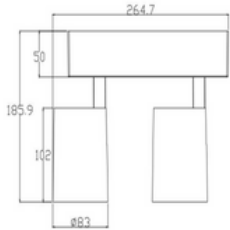

Stretching SURFACE MOUNTED LONG 25W 2 HEADS

Model: LN-CCXLS-307-25L-2	Power: 25W x2	Luminous flux: LED 2700lm x2 / Lamp 1900lm x2
Size: D83xL102xH186mm	Base: L252xW58xH50mm	Beam angle: 12°/24°/38°
LED Chips: COB CREE/ OSRAM	Driver: C.C. OSRAM/LIFUD/KEGU/ANXIONG/LTECH	
Cup color: sanded black, sanded white, gold, mirror, silver	Adjustable angle: 355°