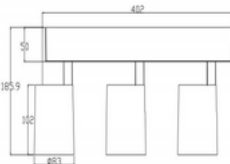

Stretching SURFACE MOUNTED LONG 25W 3 HEADS

Model: LN-CCXLS-307-25L-3	Power: 25W x3	Luminous flux: LED 2700lm x3/ Lamp 1900lm x3
Size: D83xL102xH186mm	Base: L402xW58xH50mm	Beam angle: 12°/24°/38°
LED Chips: COB CREE/ OSRAM	Driver: C.C. OSRAM/LIFUD/KEGU/ANXIONG/LTECH	
Cup color: sanded black, sanded white, gold, mirror, silver	Adjustable angle: 355°