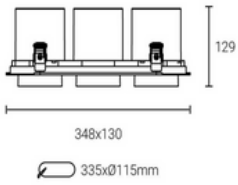

Stretching Pull & Play 12W SQUARE 3 HEADS

Cutout: 335xØ115mm

Model: LN-CRXLS-FS2	Power: 12W x2	Luminous flux: LED 1300lm x2 / Lamp 900lm x2
Size: L185xW100xH113mm	Cutout: 175xØ90mm	Beam angle: 12°/24°/38°
LED Chips: COB CREE/ OSRAM	Driver: C.C. OSRAM/LIFUD/KEGU/ANXIONG/LTECH	
Cup color: sanded black, sanded white, gold, mirror, silver		Adjustable angle: 355°