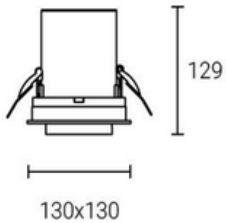

Stretching Pull & Play 12W SQUARE 2 HEADS

Cutout: 175xØ90mm

Model: LN-CRXLS-FS2	Power: 12W x2	Luminous flux: LED 1300lm x2 / Lamp 900lm x2
Size: L185xW100xH113mm	Cutout: 175xØ90mm	Beam angle: 12°/24°/38°
LED Chips: COB CREE/ OSRAM	Driver: C.C. OSRAM/LIFUD/KEGU/ANXIONG/LTECH	
Cup color: sanded black, sanded white, gold, mirror, silver	Adjustable angle: 355°	

Stretching Pull & Play 12W SQUARE 3 HEADS

Cutout: L175xØ90mm

Model: LN-CRXLS-FS3	Power: 12W x3	Luminous flux: LED 1300lm x3 / Lamp 900lm x3
Size: L270xD100xH113mm	Cutout: L260xØ90mm	Beam angle: 12°/24°/38°
LED Chips: COB CREE/ OSRAM	Driver: C.C. OSRAM/LIFUD/KEGU/ANXIONG/LTECH	
Cup color: sanded black, sanded white, gold, mirror, silver	Adjustable angle: 355°	

Stretching Pull & Play 25W SQUARE

Cutout: Ø115mm

Model: LN-CRXLS-FL1	Power: 25W	Luminous flux: LED 2700lm/ Lamp 1900lm
Size: L130xW130xH129mm	Cutout: Ø115mm	Beam angle: 12°/24°/38°
LED Chips: COB CREE/ OSRAM	Driver: C.C. OSRAM/LIFUD/KEGU/ANXIONG/LTECH	
Cup color: sanded black, sanded white, gold, mirror, silver	Adjustable angle: 355°	