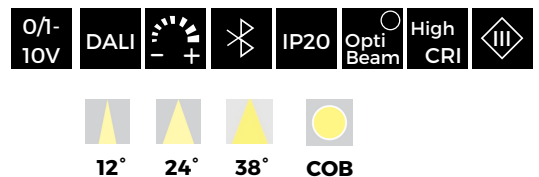

Stretching Pull & Play 6W NORMAL ROUND

Cutout: $\Phi 70\text{mm}$

Model: LN-CRXLS-S305-6NR	Power: 6W	Luminous flux: LED 600lm / Lamp 400lm
Size: D80xH125mm	Cutout: $\Phi 70\text{mm}$	Beam angle: 12°/24°/38°
LED Chips: COB CREE/ OSRAM	Driver: C.C. OSRAM/LIFUD/KEGU/ANXIONG/LTECH	
Cup color: sanded black, sanded white, gold, mirror, silver		Adjustable angle: 355°

Stretching Pull & Play 6W 2 HEADS NORMAL ROUND

Cutout: 130x $\Phi 68\text{mm}$

Model: LN-CRXLS-S305-6NR-2	Power: 6Wx2	Luminous flux: LED 600lm x2 / Lamp 400lm x2
Size: 140xD80xH123mm	Cutout: 130x $\Phi 68\text{mm}$	Beam angle: 12°/24°/38°
LED Chips: COB CREE/ OSRAM	Driver: C.C. OSRAM/LIFUD/KEGU/ANXIONG/LTECH	
Cup color: sanded black, sanded white, gold, mirror, silver		Adjustable angle: 355°

Stretching Pull & Play 6W 3 HEADS NORMAL ROUND

Cutout: 190x $\Phi 68\text{mm}$

Model: LN-CRXLS-S305-6NR-3	Power: 6Wx3	Luminous flux: LED 600lm x3 / Lamp 400lm x3
Size: 200xD80xH123mm	Cutout: 130x $\Phi 68\text{mm}$	Beam angle: 12°/24°/38°
LED Chips: COB CREE/ OSRAM	Driver: C.C. OSRAM/LIFUD/KEGU/ANXIONG/LTECH	
Cup color: sanded black, sanded white, gold, mirror, silver		Adjustable angle: 355°