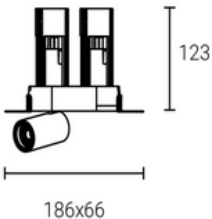

Stretching Pull & Play 6W 4 HEADS NORMAL ROUND

Cutout: L130xW130mm

Model: LN-CRXLS-S305-6NR-4	Power: 6W x4	Luminous flux: LED 600lm x4 / Lamp 400lm x4
Size: L140xW140xH123mm	Cutout: L130xW130mm	Beam angle: 12°/24°/38°
LED Chips: COB CREE/ OSRAM	Driver: C.C. OSRAM/LIFUD/KEGU/ANXIONG/LTECH	
Cup color: sanded black, sanded white, gold, mirror, silver	Adjustable angle: 355°	

Stretching Pull & Play 6W TRIMLESS SLIM

Cutout: Ø56mm

Model: LN-CRXLS-S305-6TS	Power: 6W	Luminous flux: LED 600lm / Lamp 400lm
Size: D170xH118mm	Cutout: Ø56mm	Beam angle: 12°/24°/38°
LED Chips: COB CREE/ OSRAM	Driver: C.C. OSRAM/LIFUD/KEGU/ANXIONG/LTECH	
Cup color: sanded black, sanded white, gold, mirror, silver	Adjustable angle: 355°	

Stretching Pull & Play 6W TRIMLESS ROUND

Cutout: Ø70mm

Model: LN-CRXLS-S305-6TR	Power: 6W	Luminous flux: LED 600lm / Lamp 400lm
Size: D126xH123mm	Cutout: Ø70mm	Beam angle: 12°/24°/38°
LED Chips: COB CREE/ OSRAM	Driver: C.C. OSRAM/LIFUD/KEGU/ANXIONG/LTECH	
Cup color: sanded black, sanded white, gold, mirror, silver	Adjustable angle: 355°	

Stretching Pull & Play 6W 2 HEADS TRIMLESS ROUND

Cutout: 128xØ68mm

Model: LN-CRXLS-S305-6TR-2	Power: 6Wx2	Luminous flux: LED 600lm x2 / Lamp 400lm x2
Size: 186xD66xH123mm	Cutout: 128xØ68mm	Beam angle: 12°/24°/38°
LED Chips: COB CREE/ OSRAM	Driver: C.C. OSRAM/LIFUD/KEGU/ANXIONG/LTECH	
Cup color: sanded black, sanded white, gold, mirror, silver	Adjustable angle: 355°	