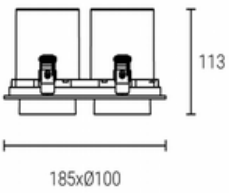

Stretching Pull & Play 12W ROUND

Cutout: Ø90mm

Model: LN-CRXLS-YS1	Power: 12W	Luminous flux: LED 1300lm / Lamp 900lm
Size: D100xH113mm	Cutout: Ø90mm	Beam angle: 12°/24°/38°
LED Chips: COB CREE/ OSRAM	Driver: C.C. OSRAM/LIFUD/KEGU/ANXIONG/LTECH	
Cup color: sanded black, sanded white, gold, mirror, silver		Adjustable angle: 355°

Stretching Pull & Play 12W ROUND 2 HEADS

Cutout: L175xØ90mm

Model: LN-CRXLS-YS2	Power: 12W x2	Luminous flux: LED 1300lm x2 / Lamp 900lm x2
Size: L185xD10-xH113mm	Cutout: L175xØ90mm	Beam angle: 12°/24°/38°
LED Chips: COB CREE/ OSRAM	Driver: C.C. OSRAM/LIFUD/KEGU/ANXIONG/LTECH	
Cup color: sanded black, sanded white, gold, mirror, silver		Adjustable angle: 355°