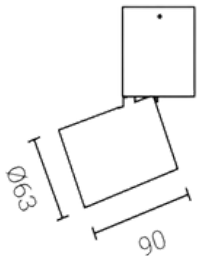

Stretching 12W SURFACE MOUNTED ROUND

Cutout: $\Phi 67\text{mm}$

Model: LN-CCXLS-303-12R	Power: 12W	Luminous flux: LED 1300lm / Lamp 900lm
Size: D63xL90xH160mm	Cutout: N/A	Beam angle: 12°/24°/38°
LED Chips: COB CREE/ OSRAM	Driver: C.C. OSRAM/LIFUD/KEGU/ANXIONG/LTECH	
Cup color: sanded black, sanded white, gold, mirror, silver	Adjustable angle: 355°