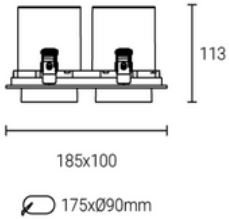

Stretching Pull & Play 12W SQUARE 2 HEADS

Cutout: 175xØ90mm

Model: LN-CRXLS-FS2	Power: 12W x2	Luminous flux: LED 1300lm x2 / Lamp 900lm x2
Size: L185xW100xH113mm	Cutout: 175xØ90mm	Beam angle: 12°/24°/38°
LED Chips: COB CREE/ OSRAM	Driver: C.C. OSRAM/LIFUD/KEGU/ANXIONG/LTECH	
Cup color: sanded black, sanded white, gold, mirror, silver	Adjustable angle: 355°