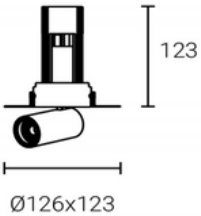

Stretching Pull & Play 6W 4 HEADS NORMAL ROUND

Cutout: L130xW130mm

Model: LN-CRXLS-S305-6NR-4	Power: 6W x4	Luminous flux: LED 600lm x4 / Lamp 400lm x4
Size: L140xW140xH123mm	Cutout: L130xW130mm	Beam angle: 12°/24°/38°
LED Chips: COB CREE/ OSRAM	Driver: C.C. OSRAM/LIFUD/KEGU/ANXIONG/LTECH	
Cup color: sanded black, sanded white, gold, mirror, silver	Adjustable angle: 355°	

Stretching Pull & Play 6W TRIMLESS SLIM

Cutout: Ø56mm

Model: LN-CRXLS-S305-6TS	Power: 6W	Luminous flux: LED 600lm / Lamp 400lm
Size: D170xH118mm	Cutout: Ø56mm	Beam angle: 12°/24°/38°
LED Chips: COB CREE/ OSRAM	Driver: C.C. OSRAM/LIFUD/KEGU/ANXIONG/LTECH	
Cup color: sanded black, sanded white, gold, mirror, silver	Adjustable angle: 355°	

Stretching Pull & Play 6W TRIMLESS ROUND

Cutout: Ø70mm

Model: LN-CRXLS-S305-6TR	Power: 6W	Luminous flux: LED 600lm / Lamp 400lm
Size: D126xH123mm	Cutout: Ø70mm	Beam angle: 12°/24°/38°
LED Chips: COB CREE/ OSRAM	Driver: C.C. OSRAM/LIFUD/KEGU/ANXIONG/LTECH	
Cup color: sanded black, sanded white, gold, mirror, silver	Adjustable angle: 355°	

Stretching Pull & Play 6W 2 HEADS TRIMLESS ROUND

Cutout: 128xØ68mm

Model: LN-CRXLS-S305-6TR-2	Power: 6Wx2	Luminous flux: LED 600lm x2 / Lamp 400lm x2
Size: 186xD66xH123mm	Cutout: 128xØ68mm	Beam angle: 12°/24°/38°
LED Chips: COB CREE/ OSRAM	Driver: C.C. OSRAM/LIFUD/KEGU/ANXIONG/LTECH	
Cup color: sanded black, sanded white, gold, mirror, silver	Adjustable angle: 355°	