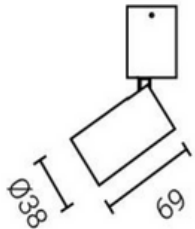

Stretching 6W SURFACE MOUNTED ROUND