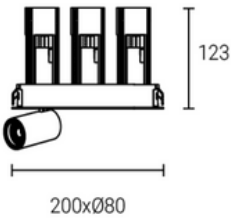

Stretching Pull & Play 6W 3 HEADS NORMAL ROUND

Cutout: L188xΦ68mm

Model: LN-CRXLS-S305-6TR-3	Power: 6W x3	Luminous flux: LED 600lm x3 / Lamp 400lm x3
Size: L244xΦ66xH123mm	Cutout: L188xΦ68mm	Beam angle: 12°/24°/38°
LED Chips: COB CREE/ OSRAM	Driver: C.C. OSRAM/LIFUD/KEGU/ANXIONG/LTECH	
Cup color: sanded black, sanded white, gold, mirror, silver		Adjustable angle: 355°

Stretching Pull & Play +LUMU 2 HEADS

Cutout: L130xW130mm

Model: LN-CRXLS-S305+LUMU-2	Power: 6W x2	Luminous flux: LED 600lm x2 / Lamp 400lm x2
Size: L192xW126xH123mm	Cutout: L130xW130mm	Beam angle: 12°/24°/38°
LED Chips: COB CREE/ OSRAM	Driver: C.C. OSRAM/LIFUD/KEGU/ANXIONG/LTECH	
Cup color: sanded black, sanded white, gold, mirror, silver		Adjustable angle: 355° + FIX

Stretching Pull & Play +LUMU 3 HEADS

Cutout: 190xΦ68mm

Model: LN-CRXLS-S305+LUMU-3	Power: 6W x3	Luminous flux: LED 600lm x3 / Lamp 400lm x3
Size: L200xW80xH123mm	Cutout: L190xΦ68mm	Beam angle: 12°/24°/38°
LED Chips: COB CREE/ OSRAM	Driver: C.C. OSRAM/LIFUD/KEGU/ANXIONG/LTECH	
Cup color: sanded black, sanded white, gold, mirror, silver		Adjustable angle: 355°