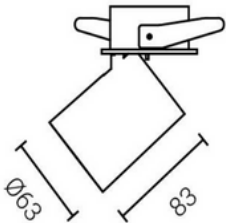

Stretching 12W ROUND

Cutout: Ø67mm

Model: LN-CRXLS-301-12R	Power: 12W	Luminous flux: LED 1300lm / Lamp 900lm
Size: D63xL83xH118mm	Cutout: Ø67mm	Beam angle: 12°/24°/38°
LED Chips: COB CREE/ OSRAM	Driver: C.C. OSRAM/LIFUD/KEGU/ANXIONG/LTECH	
Cup color: sanded black, sanded white, gold, mirror, silver		Adjustable angle: 355°