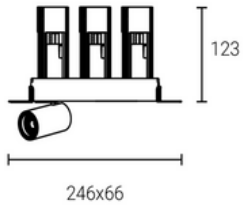

Stretching Pull & Play 6W 3 HEADS NORMAL ROUND

Cutout: L188xΦ68mm

Model: LN-CRXLS-S305-6TR-3	Power: 6W x3	Luminous flux: LED 600lm x3 / Lamp 400lm x3
Size: L244xΦ66xH123mm	Cutout: L188xΦ68mm	Beam angle: 12°/24°/38°
LED Chips: COB CREE/ OSRAM	Driver: C.C. OSRAM/LIFUD/KEGU/ANXIONG/LTECH	
Cup color: sanded black, sanded white, gold, mirror, silver		Adjustable angle: 355°