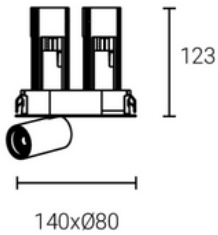

Stretching Pull & Play 6W 4 HEADS NORMAL ROUND

Cutout: L130xW130mm

Model: LN-CRXLS-S305-6NR-4	Power: 6W x4	Luminous flux: LED 600lm x4 / Lamp 400lm x4
Size: L140xW140xH123mm	Cutout: L130xW130mm	Beam angle: 12°/24°/38°
LED Chips: COB CREE/ OSRAM	Driver: C.C. OSRAM/LIFUD/KEGU/ANXIONG/LTECH	
Cup color: sanded black, sanded white, gold, mirror, silver	Adjustable angle: 355°	

Stretching Pull & Play 6W 2 HEADS TRIMLESS ROUND

Cutout: 128xØ68mm

Model: LN-CRXLS-S305-6TR-2	Power: 6Wx2	Luminous flux: LED 600lm x2 / Lamp 400lm x2
Size: 186xD66xH123mm	Cutout: 128xØ68mm	Beam angle: 12°/24°/38°
LED Chips: COB CREE/ OSRAM	Driver: C.C. OSRAM/LIFUD/KEGU/ANXIONG/LTECH	
Cup color: sanded black, sanded white, gold, mirror, silver	Adjustable angle: 355°	

Stretching Pull & Play 6W 3 HEADS NORMAL ROUND

Cutout: L188xΦ68mm

Model: LN-CRXLS-S305-6TR-3	Power: 6W x3	Luminous flux: LED 600lm x3 / Lamp 400lm x3
Size: L244xΦ66xH123mm	Cutout: L188xΦ68mm	Beam angle: 12°/24°/38°
LED Chips: COB CREE/ OSRAM	Driver: C.C. OSRAM/LIFUD/KEGU/ANXIONG/LTECH	
Cup color: sanded black, sanded white, gold, mirror, silver		Adjustable angle: 355°

Stretching Pull & Play +LUMU 2 HEADS

Cutout: L130xW130mm

Model: LN-CRXLS-S305+LUMU-2	Power: 6W x2	Luminous flux: LED 600lm x2 / Lamp 400lm x2
Size: L192xW126xH123mm	Cutout: L130xW130mm	Beam angle: 12°/24°/38°
LED Chips: COB CREE/ OSRAM	Driver: C.C. OSRAM/LIFUD/KEGU/ANXIONG/LTECH	
Cup color: sanded black, sanded white, gold, mirror, silver		Adjustable angle: 355° + FIX