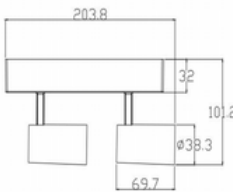

Stretching SURFACE MOUNTED LONG 6W 2 HEADS

Model: LN-CCXLS-307-6L-2	Power: 6W x2	Luminous flux: LED 600lm x2 / Lamp 400lm x2
Size: D38xL70xH140mm	Base: L204xW38xH32mm	Beam angle: 12°/24°/38°
LED Chips: COB CREE/ OSRAM	Driver: C.C. OSRAM/LIFUD/KEGU/ANXIONG/LTECH	
Cup color: sanded black, sanded white, gold, mirror, silver	Adjustable angle: 355°	

0/1-10V
DALI
12° 24° 38°
IP20
Opti Beam
High CRI
III

12°
24°
38°
COB