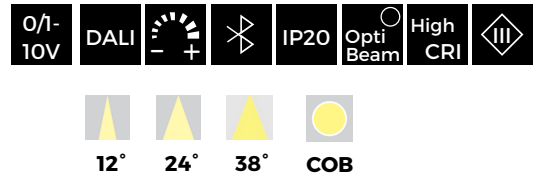

Stretching Pull & Play 12W ROUND

Cutout: Ø90mm

Model: LN-CRXLS-YS1	Power: 12W	Luminous flux: LED 1300lm / Lamp 900lm
Size: D100xH113mm	Cutout: Ø90mm	Beam angle: 12°/24°/38°
LED Chips: COB CREE/ OSRAM	Driver: C.C. OSRAM/LIFUD/KEGU/ANXIONG/LTECH	
Cup color: sanded black, sanded white, gold, mirror, silver		Adjustable angle: 355°

Stretching Pull & Play 12W ROUND 2 HEADS

Cutout: L175xØ90mm

Model: LN-CRXLS-YS2	Power: 12W x2	Luminous flux: LED 1300lm x2 / Lamp 900lm x2
Size: L185xD10-xH113mm	Cutout: L175xØ90mm	Beam angle: 12°/24°/38°
LED Chips: COB CREE/ OSRAM	Driver: C.C. OSRAM/LIFUD/KEGU/ANXIONG/LTECH	
Cup color: sanded black, sanded white, gold, mirror, silver		Adjustable angle: 355°