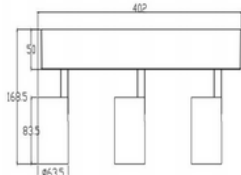

Stretching SURFACE MOUNTED LONG 12W 3 HEADS

Model: LN-CCXLS-307-12L-3	Power: 12W x3	Luminous flux: LED 1300lm x3 / Lamp 900lm x3
Size: D64xL83xH168mm	Base: L402xW58xH50mm	Beam angle: 12°/24°/38°
LED Chips: COB CREE/ OSRAM	Driver: C.C. OSRAM/LIFUD/KEGU/ANXIONG/LTECH	
Cup color: sanded black, sanded white, gold, mirror, silver		Adjustable angle: 355°