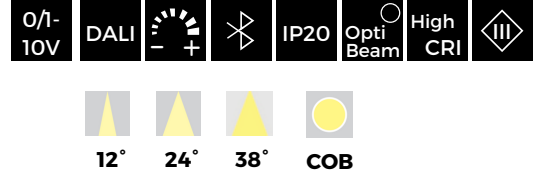

Stretching Pull & Play 12W ROUND

Cutout: Ø90mm

Model: LN-CRXLS-YS1	Power: 12W	Luminous flux: LED 1300lm / Lamp 900lm
Size: D100xH113mm	Cutout: Ø90mm	Beam angle: 12°/24°/38°
LED Chips: COB CREE/ OSRAM	Driver: C.C. OSRAM/LIFUD/KEGU/ANXIONG/LTECH	
Cup color: sanded black, sanded white, gold, mirror, silver		Adjustable angle: 355°