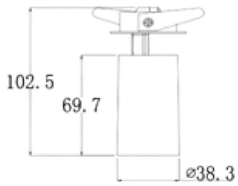

Stretching Pull & Play 12W SQUARE 3 HEADS

Cutout: 335xØ115mm

Model: LN-CRXLS-FS2	Power: 12W x2	Luminous flux: LED 1300lm x2 / Lamp 900lm x2
Size: L185xW100xH113mm	Cutout: 175xØ90mm	Beam angle: 12°/24°/38°
LED Chips: COB CREE/ OSRAM	Driver: C.C. OSRAM/LIFUD/KEGU/ANXIONG/LTECH	
Cup color: sanded black, sanded white, gold, mirror, silver		Adjustable angle: 355°

Stretching 6W ROUND

Cutout: Ø40mm

Model: LN-CRXLS-301-6R	Power: 6W	Luminous flux: LED 600lm / Lamp 400lm
Size: D38xL70xH102.5mm	Cutout: Ø40mm	Beam angle: 12°/24°/38°
LED Chips: COB CREE/ OSRAM	Driver: C.C. OSRAM/LIFUD/KEGU/ANXIONG/LTECH	
Cup color: sanded black, sanded white, gold, mirror, silver		Adjustable angle: 355°