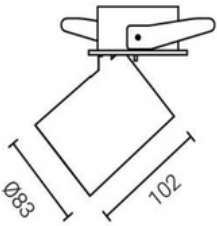

Stretching 25W ROUND

Cutout: $\Phi 85\text{mm}$

Model: LN-CRXLS-301-25R	Power: 25W	Luminous flux: LED 2700lm / Lamp 1900lm
Size: D83xL102xH118mm	Cutout: $\Phi 85\text{mm}$	Beam angle: 12°/24°/38°
LED Chips: COB CREE/ OSRAM	Driver: C.C. OSRAM/LIFUD/KEGU/ANXIONG/LTECH	
Cup color: sanded black, sanded white, gold, mirror, silver	Adjustable angle: 355°