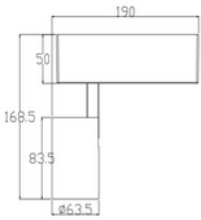

Stretching SURFACE MOUNTED LONG 12W

Model: LN-CCXLS-307-12L	Power: 12W	Luminous flux: LED 1300lm / Lamp 900lm
Size: D64xL83xH168mm	Base: L160xW58xH50mm	Beam angle: 12°/24°/38°
LED Chips: COB CREE/ OSRAM	Driver: C.C. OSRAM/LIFUD/KEGU/ANXIONG/LTECH	
Cup color: sanded black, sanded white, gold, mirror, silver		Adjustable angle: 355°