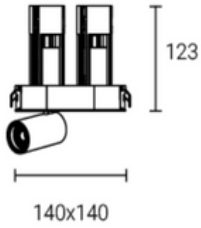

Stretching Pull & Play 6W NORMAL ROUND

Cutout: $\Phi 70\text{mm}$

Model: LN-CRXLS-S305-6NR	Power: 6W	Luminous flux: LED 600lm / Lamp 400lm
Size: D80xH125mm	Cutout: $\Phi 70\text{mm}$	Beam angle: 12°/24°/38°
LED Chips: COB CREE/ OSRAM	Driver: C.C. OSRAM/LIFUD/KEGU/ANXIONG/LTECH	
Cup color: sanded black, sanded white, gold, mirror, silver		Adjustable angle: 355°

Stretching Pull & Play 6W 2 HEADS NORMAL ROUND

Cutout: 130x $\Phi 68\text{mm}$

Model: LN-CRXLS-S305-6NR-2	Power: 6Wx2	Luminous flux: LED 600lm x2 / Lamp 400lm x2
Size: 140xD80xH123mm	Cutout: 130x $\Phi 68\text{mm}$	Beam angle: 12°/24°/38°
LED Chips: COB CREE/ OSRAM	Driver: C.C. OSRAM/LIFUD/KEGU/ANXIONG/LTECH	
Cup color: sanded black, sanded white, gold, mirror, silver		Adjustable angle: 355°

Stretching Pull & Play 6W 3 HEADS NORMAL ROUND

Cutout: 190x $\Phi 68\text{mm}$

Model: LN-CRXLS-S305-6NR-3	Power: 6Wx3	Luminous flux: LED 600lm x3 / Lamp 400lm x3
Size: 200xD80xH123mm	Cutout: 130x $\Phi 68\text{mm}$	Beam angle: 12°/24°/38°
LED Chips: COB CREE/ OSRAM	Driver: C.C. OSRAM/LIFUD/KEGU/ANXIONG/LTECH	
Cup color: sanded black, sanded white, gold, mirror, silver		Adjustable angle: 355°

Stretching Pull & Play 6W 4 HEADS NORMAL ROUND

Cutout: L130xW130mm

Model: LN-CRXLS-S305-6NR-4	Power: 6W x4	Luminous flux: LED 600lm x4 / Lamp 400lm x4
Size: L140xW140xH123mm	Cutout: L130xW130mm	Beam angle: 12°/24°/38°
LED Chips: COB CREE/ OSRAM	Driver: C.C. OSRAM/LIFUD/KEGU/ANXIONG/LTECH	
Cup color: sanded black, sanded white, gold, mirror, silver	Adjustable angle: 355°	