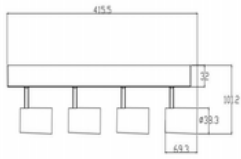

Stretching SURFACE MOUNTED LONG 6W 4 HEADS

Model: LN-CCXLS-307-6L-4	Power: 6W x4	Luminous flux: LED 600lm x4 / Lamp 400lm x4
Size: D38xL70xH140mm	Base: L416xW38xH32mm	Beam angle: 12°/24°/38°
LED Chips: COB CREE/ OSRAM	Driver: C.C. OSRAM/LIFUD/KEGU/ANXIONG/LTECH	
Cup color: sanded black, sanded white, gold, mirror, silver		Adjustable angle: 355°