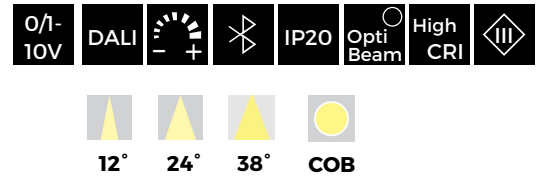

Stretching Pull & Play 6W 3 HEADS NORMAL ROUND

Cutout: L188xΦ68mm

Model: LN-CRXLS-S305-6TR-3	Power: 6W x3	Luminous flux: LED 600lm x3 / Lamp 400lm x3
Size: L244xΦ66xH123mm	Cutout: L188xΦ68mm	Beam angle: 12°/24°/38°
LED Chips: COB CREE/ OSRAM	Driver: C.C. OSRAM/LIFUD/KEGU/ANXIONG/LTECH	
Cup color: sanded black, sanded white, gold, mirror, silver		Adjustable angle: 355°

Stretching Pull & Play +LUMU 2 HEADS

Cutout: L130xW130mm

Model: LN-CRXLS-S305+LUMU-2	Power: 6W x2	Luminous flux: LED 600lm x2 / Lamp 400lm x2
Size: L192xW126xH123mm	Cutout: L130xW130mm	Beam angle: 12°/24°/38°
LED Chips: COB CREE/ OSRAM	Driver: C.C. OSRAM/LIFUD/KEGU/ANXIONG/LTECH	
Cup color: sanded black, sanded white, gold, mirror, silver		Adjustable angle: 355° + FIX