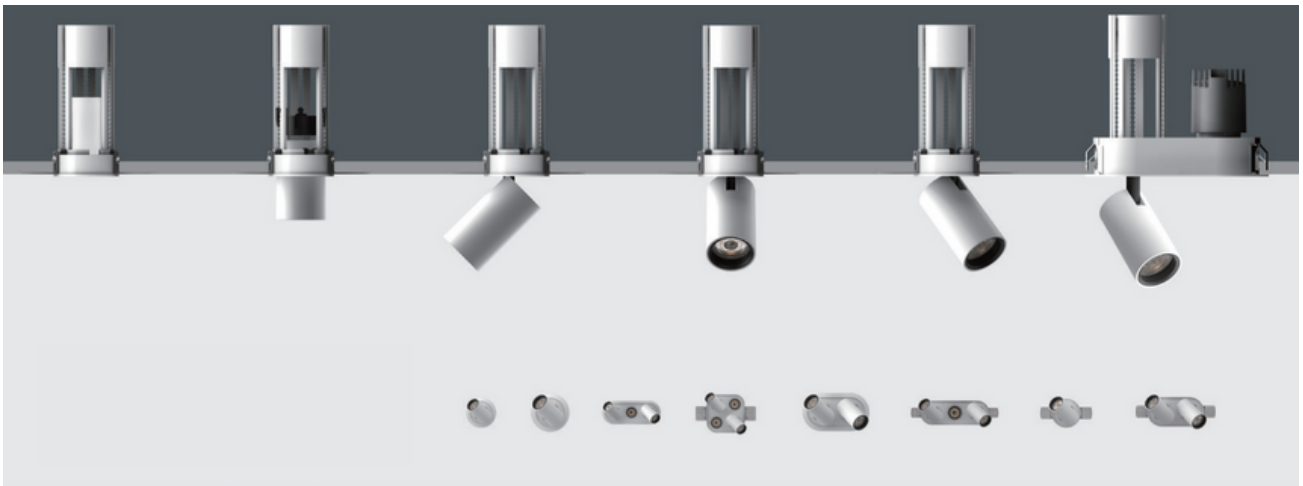

STRETCHING Series

PULL & PLAY