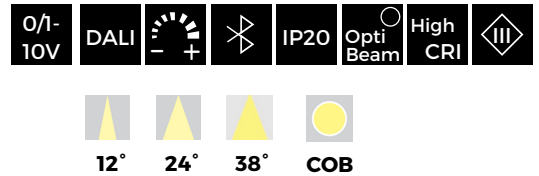

Stretching Pull & Play 6W SLIM ROUND

Cutout: $\Phi 52\text{mm}$

Model: LN-CRXLS-S305-6SR	Power: 6W	Luminous flux: LED 600lm / Lamp 400lm
Size: D58xH118mm	Cutout: $\Phi 52\text{mm}$	Beam angle: 12°/24°/38°
LED Chips: COB CREE/ OSRAM	Driver: C.C. OSRAM/LIFUD/KEGU/ANXIONG/LTECH	
Cup color: sanded black, sanded white, gold, mirror, silver		Adjustable angle: 355°

Stretching Pull & Play 6W NORMAL ROUND

Cutout: $\Phi 70\text{mm}$

Model: LN-CRXLS-S305-6NR	Power: 6W	Luminous flux: LED 600lm / Lamp 400lm
Size: D80xH125mm	Cutout: $\Phi 70\text{mm}$	Beam angle: 12°/24°/38°
LED Chips: COB CREE/ OSRAM	Driver: C.C. OSRAM/LIFUD/KEGU/ANXIONG/LTECH	
Cup color: sanded black, sanded white, gold, mirror, silver		Adjustable angle: 355°

Stretching Pull & Play 6W 2 HEADS NORMAL ROUND

Cutout: 130x $\Phi 68\text{mm}$

Model: LN-CRXLS-S305-6NR-2	Power: 6Wx2	Luminous flux: LED 600lm x2 / Lamp 400lm x2
Size: 140xD80xH123mm	Cutout: 130x $\Phi 68\text{mm}$	Beam angle: 12°/24°/38°
LED Chips: COB CREE/ OSRAM	Driver: C.C. OSRAM/LIFUD/KEGU/ANXIONG/LTECH	
Cup color: sanded black, sanded white, gold, mirror, silver		Adjustable angle: 355°