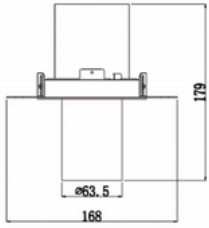

Stretching 12W TRIMLESS ROUND

Cutout: $\Phi 65\text{mm}$

Model: LN-CRXLS-301-12TR	Power: 12W	Luminous flux: LED 1300lm / Lamp 900lm
Size: D63xL168xH168mm	Cutout: $\Phi 65\text{mm}$	Beam angle: 12°/24°/38°
LED Chips: COB CREE/ OSRAM	Driver: C.C. OSRAM/LIFUD/KEGU/ANXIONG/LTECH	
Cup color: sanded black, sanded white, gold, mirror, silver	Adjustable angle: 355°