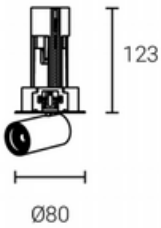

Stretching Pull & Play 6W SLIM ROUND

Cutout: $\Phi 52\text{mm}$

Model: LN-CRXLS-S305-6SR	Power: 6W	Luminous flux: LED 600lm / Lamp 400lm
Size: D58xH118mm	Cutout: $\Phi 52\text{mm}$	Beam angle: 12°/24°/38°
LED Chips: COB CREE/ OSRAM	Driver: C.C. OSRAM/LIFUD/KEGU/ANXIONG/LTECH	
Cup color: sanded black, sanded white, gold, mirror, silver		Adjustable angle: 355°

Stretching Pull & Play 6W NORMAL ROUND

Cutout: $\Phi 70\text{mm}$

Model: LN-CRXLS-S305-6NR	Power: 6W	Luminous flux: LED 600lm / Lamp 400lm
Size: D80xH125mm	Cutout: $\Phi 70\text{mm}$	Beam angle: 12°/24°/38°
LED Chips: COB CREE/ OSRAM	Driver: C.C. OSRAM/LIFUD/KEGU/ANXIONG/LTECH	
Cup color: sanded black, sanded white, gold, mirror, silver		Adjustable angle: 355°

Stretching Pull & Play 6W 2 HEADS NORMAL ROUND

Cutout: 130x $\Phi 68\text{mm}$

Model: LN-CRXLS-S305-6NR-2	Power: 6Wx2	Luminous flux: LED 600lm x2 / Lamp 400lm x2
Size: 140xD80xH123mm	Cutout: 130x $\Phi 68\text{mm}$	Beam angle: 12°/24°/38°
LED Chips: COB CREE/ OSRAM	Driver: C.C. OSRAM/LIFUD/KEGU/ANXIONG/LTECH	
Cup color: sanded black, sanded white, gold, mirror, silver		Adjustable angle: 355°