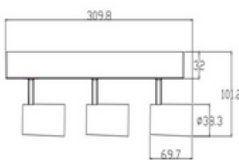

Stretching SURFACE MOUNTED LONG 6W 3 HEADS

Model: LN-CCXLS-307-6L-3	Power: 6W	Luminous flux: LED 600lm x3 / Lamp 400lm x3
Size: D38xL70xH140mm	Base: L310xW38xH32mm	Beam angle: 12°/24°/38°
LED Chips: COB CREE/ OSRAM	Driver: C.C. OSRAM/LIFUD/KEGU/ANXIONG/LTECH	
Cup color: sanded black, sanded white, gold, mirror, silver	Adjustable angle: 355°	

Cutout: $\Phi 67\text{mm}$

0/1-10V
DALI
12° 24° 38°
IP20
Opti Beam
High CRI
III

12°
24°
38°
COB

*Due to the differences in test instruments and electronic components, the specific data may vary. Please confirm the specific parameters of the lamp before ordering to avoid misunderstanding. The luminous flux data and electrical data on the website will have +/-10% tolerance and measured at Tc 25°C indoors.

*Different power, CRI, C.C.T, or other LED chip / driver brands, or dimming functions, or emergency kit with specific duration, please contact with us.

*Dimensions and specifications subject to alterations without notice.