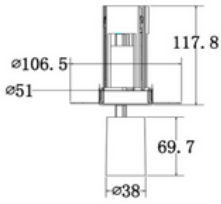

Stretching Pull & Play 6W 4 HEADS NORMAL ROUND

Cutout: L130xW130mm

Model: LN-CRXLS-S305-6NR-4	Power: 6W x4	Luminous flux: LED 600lm x4 / Lamp 400lm x4
Size: L140xW140xH123mm	Cutout: L130xW130mm	Beam angle: 12°/24°/38°
LED Chips: COB CREE/ OSRAM	Driver: C.C. OSRAM/LIFUD/KEGU/ANXIONG/LTECH	
Cup color: sanded black, sanded white, gold, mirror, silver	Adjustable angle: 355°	

Stretching Pull & Play 6W TRIMLESS SLIM

Cutout: Ø56mm

Model: LN-CRXLS-S305-6TS	Power: 6W	Luminous flux: LED 600lm / Lamp 400lm
Size: D170xH118mm	Cutout: Ø56mm	Beam angle: 12°/24°/38°
LED Chips: COB CREE/ OSRAM	Driver: C.C. OSRAM/LIFUD/KEGU/ANXIONG/LTECH	
Cup color: sanded black, sanded white, gold, mirror, silver	Adjustable angle: 355°	