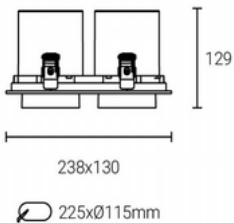

Stretching Pull & Play 12W SQUARE 2 HEADS

Cutout: 175xØ90mm

Model: LN-CRXLS-FS2	Power: 12W x2	Luminous flux: LED 1300lm x2 / Lamp 900lm x2
Size: L185xW100xH113mm	Cutout: 175xØ90mm	Beam angle: 12°/24°/38°
LED Chips: COB CREE/ OSRAM	Driver: C.C. OSRAM/LIFUD/KEGU/ANXIONG/LTECH	
Cup color: sanded black, sanded white, gold, mirror, silver	Adjustable angle: 355°	

Stretching Pull & Play 12W SQUARE 3 HEADS

Cutout: L175xØ90mm

Model: LN-CRXLS-FS3	Power: 12W x3	Luminous flux: LED 1300lm x3 / Lamp 900lm x3
Size: L270xD100xH113mm	Cutout: L260xØ90mm	Beam angle: 12°/24°/38°
LED Chips: COB CREE/ OSRAM	Driver: C.C. OSRAM/LIFUD/KEGU/ANXIONG/LTECH	
Cup color: sanded black, sanded white, gold, mirror, silver	Adjustable angle: 355°	

Stretching Pull & Play 25W SQUARE

Cutout: Ø115mm

Model: LN-CRXLS-FL1	Power: 25W	Luminous flux: LED 2700lm/ Lamp 1900lm
Size: L130xW130xH129mm	Cutout: Ø115mm	Beam angle: 12°/24°/38°
LED Chips: COB CREE/ OSRAM	Driver: C.C. OSRAM/LIFUD/KEGU/ANXIONG/LTECH	
Cup color: sanded black, sanded white, gold, mirror, silver	Adjustable angle: 355°	

Stretching Pull & Play 25W SQUARE 2 HEADS

Cutout: 225xØ115mm

Model: LN-CRXLS-FS2	Power: 25W	Luminous flux: LED 2700lm / Lamp 1900lm
Size: L238xW130xH129mm	Cutout: 225xØ115mm	Beam angle: 12°/24°/38°
LED Chips: COB CREE/ OSRAM	Driver: C.C. OSRAM/LIFUD/KEGU/ANXIONG/LTECH	
Cup color: sanded black, sanded white, gold, mirror, silver	Adjustable angle: 355°	