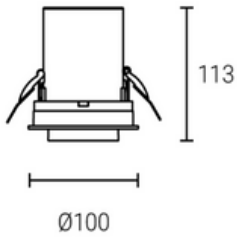

Stretching Pull & Play 12W ROUND

Cutout: Ø90mm

Model: LN-CRXLS-YS1	Power: 12W	Luminous flux: LED 1300lm / Lamp 900lm
Size: D100xH113mm	Cutout: Ø90mm	Beam angle: 12°/24°/38°
LED Chips: COB CREE/ OSRAM	Driver: C.C. OSRAM/LIFUD/KEGU/ANXIONG/LTECH	
Cup color: sanded black, sanded white, gold, mirror, silver		Adjustable angle: 355°