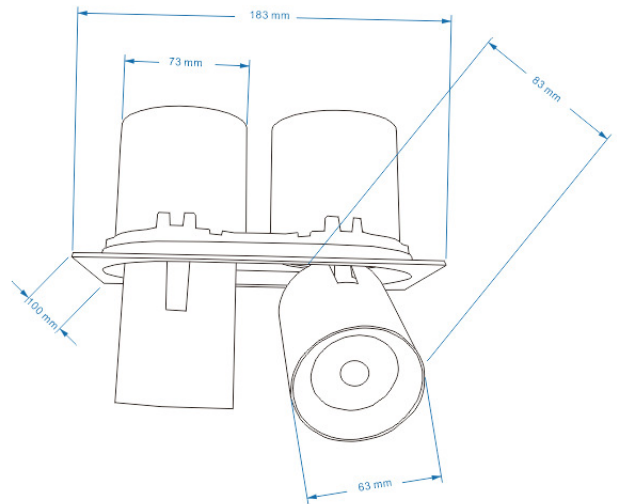

Product model: LN-CRXLS-FS2

Electrical

Power	5-12W*2
Input voltage	AC220-240V
Frequency	50..60Hz
Driver options	OSRAM, PHILIPS, KEGU, LIFUD, Anxiong
Dimming	on/off, TRAIC, 0/1-10V, DALI, Mesh
Class	III SELV
Ambient temperature	0 - 40°C
Relative humidity	<85%

LED