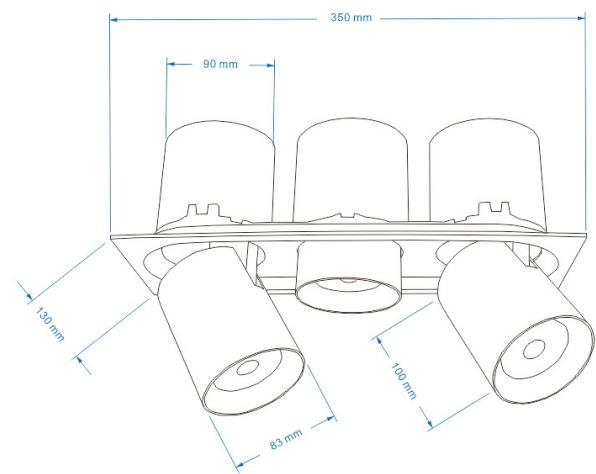

Recessed Telescopic spotlights.

The lamp shell is made of efficient aluminum die-casting aluminum material, the surface is white spray treatment, fadeless, corrosion resistant, minimalist appearance design, large light range, no dead Angle of light beam 360° rotating irradiation goods expansion, horizontal rotation, expansion at will.

This product uses CREE/OSRAM SMD high-power LED chip and high quality isolation circuit power supply drive to ensure reliable quality.

The series offers a variety of optical effects :12/24/38/ corner, wall wash effect, anti-glare design, LUNA LED strobe control to invisible category, making the light more delicate and even, making the visual experience of human eyes more soft and natural, making families comfortable and at ease.

This series of products can be used in shopping malls, shopping centers, exhibition halls, offices and other places, with high CRI, soft, warm, comfortable lighting effects.