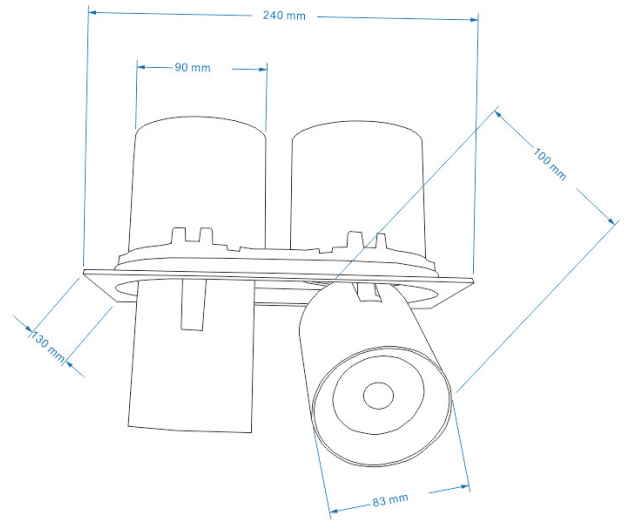

Product model: LN-CRXLS-FL2

Electrical

Power	5-25W*2
Input voltage	AC220-240V
Frequency	50..60Hz
Driver options	OSRAM, PHILIPS, KEGU, LIFUD, Anxiong
Dimming	on/off, TRAIC, 0/1-10V, DALI, Mesh
Class	III SELV
Ambient temperature	0 - 40°C
Relative humidity	<85%

LED