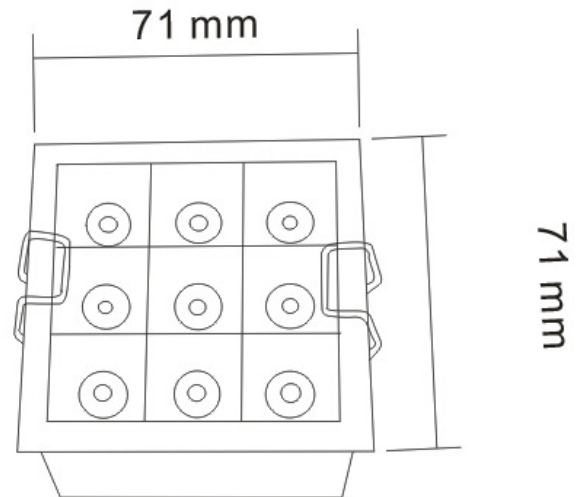

Product model: LN-CROLINE-S9

Electrical

Power	15W Max. 5-15W optional
Input voltage	AC220-240V
Frequency	50..60Hz
Driver options	OSRAM, PHILIPS, KEGU, LIFUD, Anxiong
Dimming	on/off, TRAIC, 0/1-10V, DALI
Class	III SELV
Ambient temperature	0 - 40°C
Relative humidity	<85%

LED

LED brand options	CREE, OSRAM, Samsung
LED Qty	9