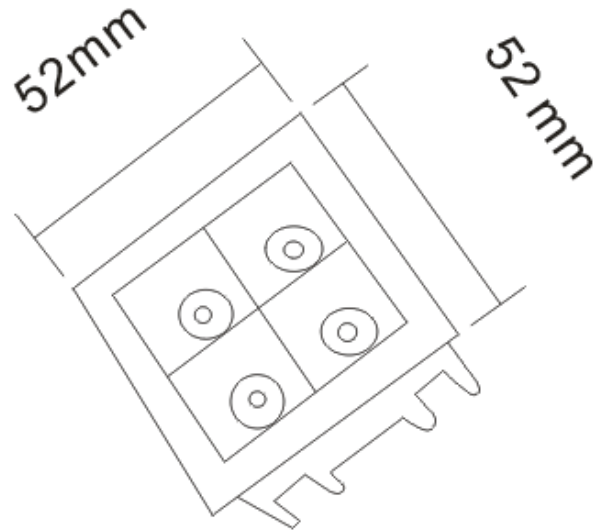

Product model: LN-CROLINE-S4

Electrical

Power	8W Max. 5-10W optional
Input voltage	AC220-240V
Frequency	50..60Hz
Driver options	OSRAM, PHILIPS, KEGU, LIFUD, Anxiang
Dimming	on/off, TRAIC, 0/1-10V, DALI
Class	III SELV
Ambient temperature	0 - 40°C
Relative humidity	<85%

LED

LED brand options	CREE, OSRAM, Samsung
LED Qty	4