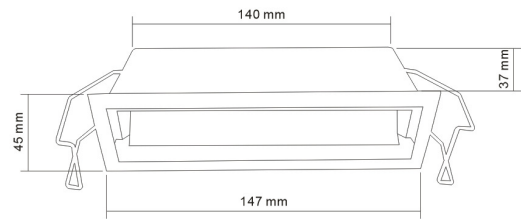

Product model: LN-CROLINE-P-M5

Electrical

Power	10W Max. 5-10W optional
Input voltage	AC220-240V
Frequency	50..60Hz
Driver options	OSRAM,PHILIPS,KEGU,LIFUD,Anxiang
Dimming	on/off,TRAIC,0/1-10V,DALI
Class	III SELV
Ambient temperature	0 - 40°C
Relative humidity	<85%

LED

LED brand options	CREE,OSRAM,Samsung
LED Qty	5