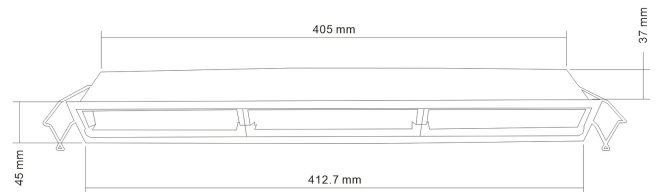

Product model: LN-CROLINE-P-M15

Electrical

Power	30W Max. 5-30W optional
Input voltage	AC220-240V
Frequency	50..60Hz
Driver options	OSRAM,PHILIPS,KEGU,LIFUD,Anxiang
Dimming	on/off,TRAIC,0/1-10V,DALI
Class	III SELV
Ambient temperature	0 - 40°C
Relative humidity	<85%

LED

LED brand options	CREE,OSRAM,Samsung
LED Qty	15