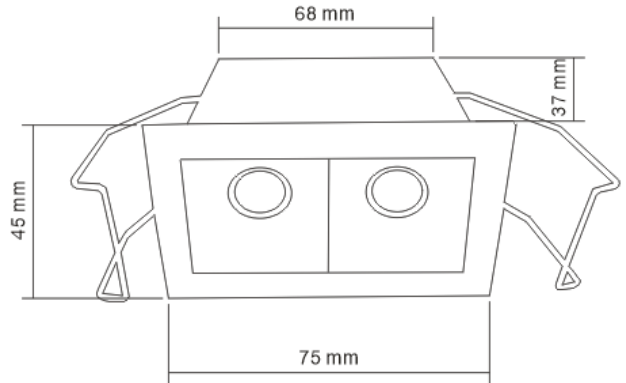

Product model: LN-CROLINE-M2

Electrical

Power	4W Max. 2-4W optional
Input voltage	AC220-240V
Frequency	50..60Hz
Driver options	OSRAM,PHILIPS,KEGU,LIFUD,Anxiang
Dimming	on/off,TRAIC,0/1-10V,DALI
Class	III SELV
Ambient temperature	0 - 40°C
Relative humidity	<85%

LED

LED brand options	CREE,OSRAM,Samsung
LED Qty	2