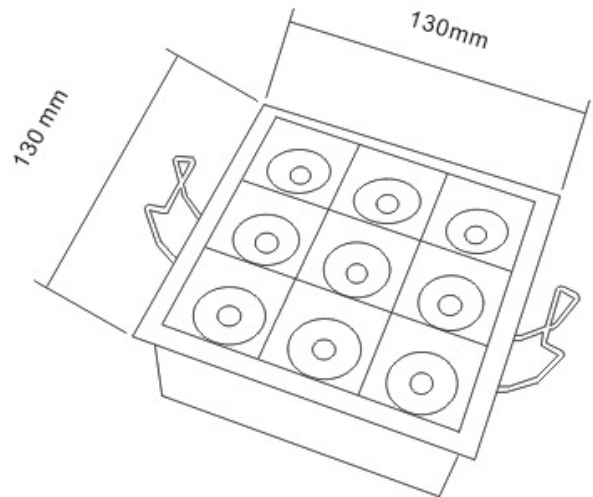

Product model: LN-CROLINE-L9

Electrical

Power	36W Max. 5-36W optional
Input voltage	AC220-240V
Frequency	50..60Hz
Driver options	OSRAM,PHILIPS,KEGU,LIFUD,Anxiong
Dimming	on/off,TRAIC,0/1-10V,DALI
Class	III SELV
Ambient temperature	0 - 40°C
Relative humidity	<85%

LED

LED brand options	CREE,OSRAM,Samsung
LED Qty	9