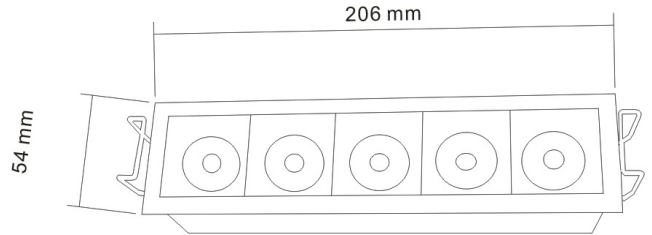

Product model: LN-CROLINE-L5

Electrical

Power	20W Max. 5-20W optional
Input voltage	AC220-240V
Frequency	50..60Hz
Driver options	OSRAM,PHILIPS,KEGU,LIFUD,Anxiong
Dimming	on/off,TRAIC,0/1-10V,DALI
Class	III SELV
Ambient temperature	0 - 40°C
Relative humidity	<85%

LED

LED brand options	CREE,OSRAM,Samsung
LED Qty	5