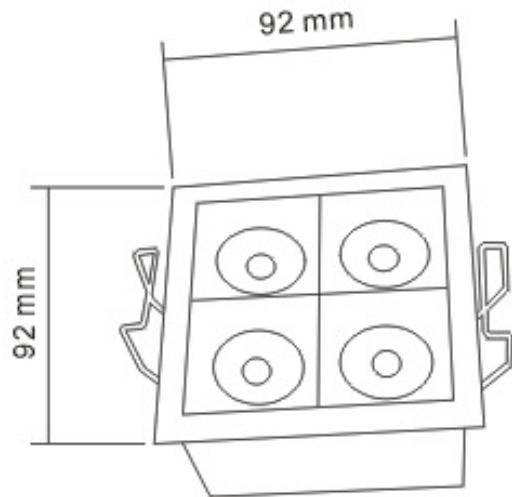

Product model: LN-CROLINE-L4

Electrical

Power	18W Max. 5-18W optional
Input voltage	AC220-240V
Frequency	50..60Hz
Driver options	OSRAM,PHILIPS,KEGU,LIFUD,Anxiong
Dimming	on/off,TRAIC,0/1-10V,DALI
Class	III SELV
Ambient temperature	0 - 40°C
Relative humidity	<85%

LED

LED brand options	CREE,OSRAM,Samsung
LED Qty	4
LED type	SMD5050