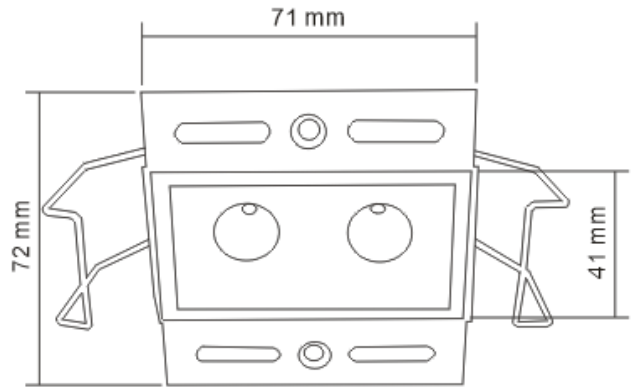

Product model: LN-CROLINE-F-M2

Electrical

Power	4W Max. 2-4W optional
Input voltage	AC220-240V
Frequency	50..60Hz
Driver options	OSRAM,PHILIPS,KEGU,LIFUD,Anxiang
Dimming	on/off,TRAIC,0/1-10V,DALI
Class	III SELV
Ambient temperature	0 - 40°C
Relative humidity	<85%

LED

LED brand options	CREE,OSRAM,Samsung
LED Qty	2