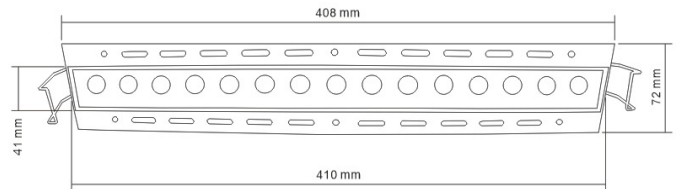

t +86-760-22343190
 m +86 173 2816 2503
 e sales@luna-lighting.cn
 www.luna-lighting.com

Frameless Embedded Linear light medium 15cells 30watts

The lamp shell is made of efficient aluminum die-casting aluminum material, with a slim black housing and a sharp square frame design, giving people a sense of modern and fashion.