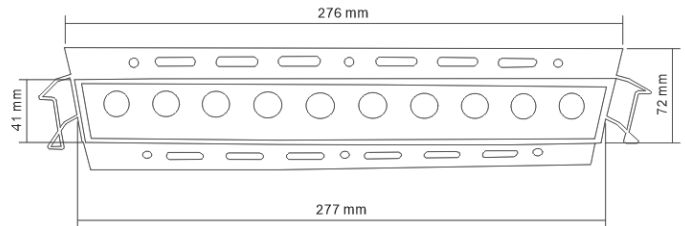

Product model: LN-CROLINE-F-M10

Electrical

Power	20W Max. 5-20W optional
Input voltage	AC220-240V
Frequency	50..60Hz
Driver options	OSRAM,PHILIPS,KEGU,LIFUD,Anxiang
Dimming	on/off,TRAIC,0/1-10V,DALI
Class	III SELV
Ambient temperature	0 - 40°C
Relative humidity	<85%

LED

LED brand options	CREE,OSRAM,Samsung
LED Qty	10