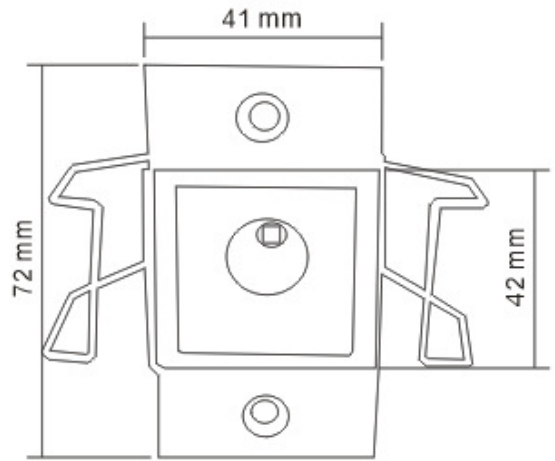

Product model: LN-CROLINE-F-M1

Electrical

Power	2W Max. 1-2W optional
Input voltage	AC220-240V
Frequency	50..60Hz
Driver options	OSRAM,PHILIPS,KEGU,LIFUD,Anxiong
Dimming	on/off,TRAIC,0/1-10V,DALI
Class	III SELV
Ambient temperature	0 - 40°C
Relative humidity	<85%

LED

LED brand options	CREE,OSRAM,Samsung
LED Qty	1