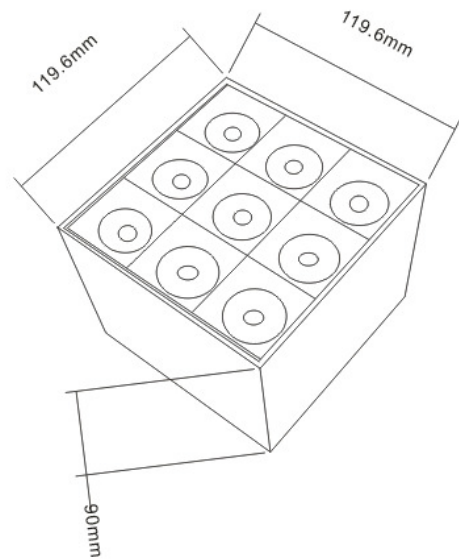

Product model: LN-CCOLINE-L9

Electrical

Power	36W Max. 5-36W optional
Input voltage	AC220-240V
Frequency	50..60Hz
Driver options	OSRAM,PHILIPS,KEGU,LIFUD,Anxiong
Dimming	on/off,TRAIC,0/1-10V,DALI
Class	III SELV
Ambient temperature	0 - 40°C
Relative humidity	<85%

LED

LED brand options	CREE,OSRAM,Samsung