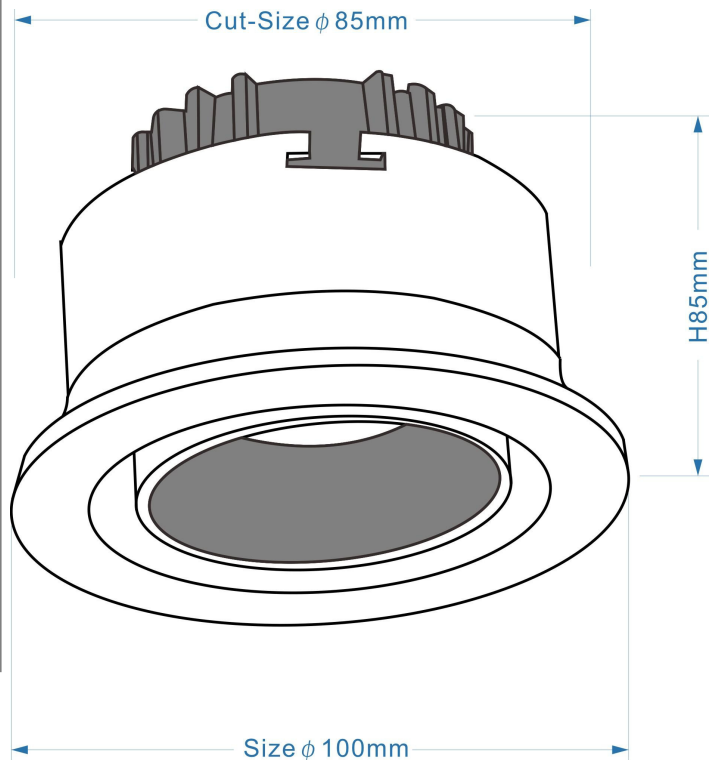

Product model: LN-CRH10-7

Electrical

Power	10W
Input voltage	AC220-240V
Frequency	50..60Hz
Driver options	OSRAM,PHILIPS,KEGU,LIFUD,Anxiong
Dimming	on/off,TRAIC,0/1-10V,DALI,2.4G
Class	III SELV
Ambient temperature	0 - 40°C
Relative humidity	<85%

LED