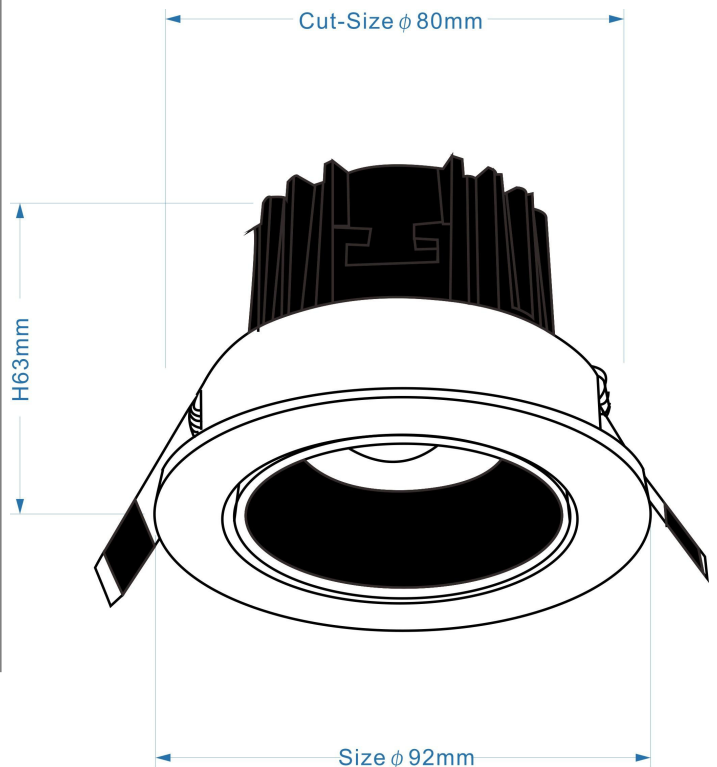

Product model: LN-CRH10-5

Electrical

Power	10W
Input voltage	AC220-240V
Frequency	50..60Hz
Driver options	OSRAM,PHILIPS,KEGU,LIFUD,Anxiong
Dimming	on/off,TRAIC,0/1-10V,DALI,2.4G
Class	III SELV
Ambient temperature	0 - 40°C
Relative humidity	<85%

LED