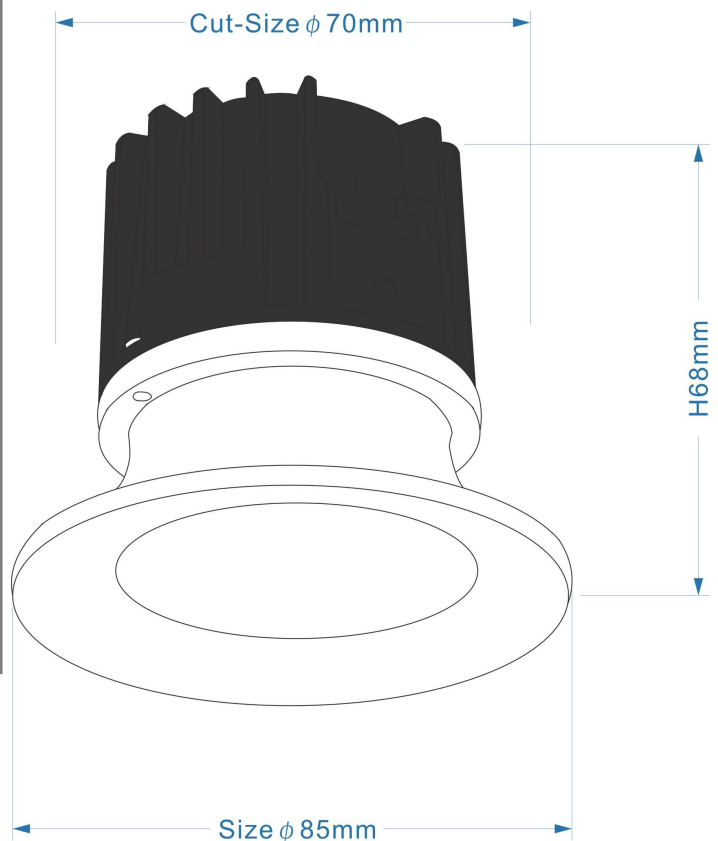

Product model: LN-CRH10-3

Electrical

Power	10W
Input voltage	AC220-240V
Frequency	50..60Hz
Driver options	OSRAM,PHILIPS,KEGU,LIFUD,Anxiong
Dimming	on/off,TRAIC,0/1-10V,DALI,2.4G
Class	III SELV
Ambient temperature	0 - 40°C
Relative humidity	<85%