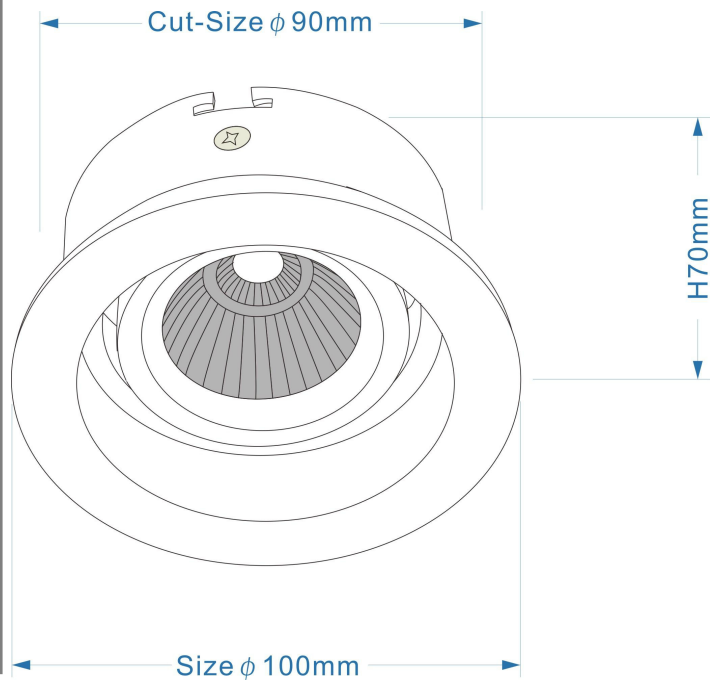

Product model: LN-CRH10-10

Electrical

Power	10W
Input voltage	AC220-240V
Frequency	50..60Hz
Driver options	OSRAM,PHILIPS,KEGU,LIFUD,Anxiong
Dimming	on/off,TRAIC,0/1-10V,DALI,2.4G
Class	III SELV
Ambient temperature	0 - 40°C
Relative humidity	<85%

LED

LED brand options	CREE,OSRAM,PHILIPS