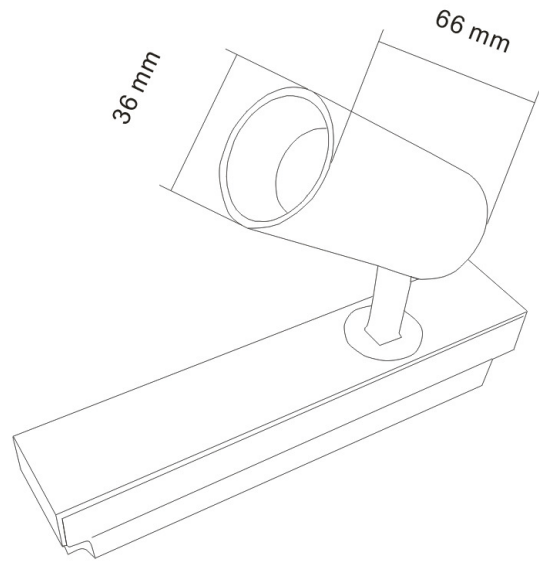

Product model: LN-CMG-TS6

Electrical

Power	6W
Input voltage	DC48V
Frequency	
Driver options	KEGU,Dadou
Dimming	on/off,0/1-10V,DALI,Mesh
Class	III SELV
Ambient temperature	0 - 40°C
Relative humidity	<85%

LED