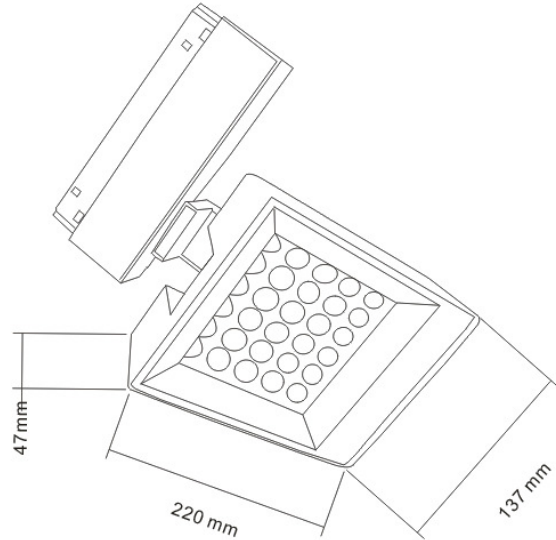

Product model: LN-CMG-TS30

Electrical

Power	30W
Input voltage	DC48V
Frequency	
Driver options	KEGU,Dadou
Dimming	on/off,0/1-10V,DALI,Mesh
Class	III SELV
Ambient temperature	0 - 40°C
Relative humidity	<85%

LED