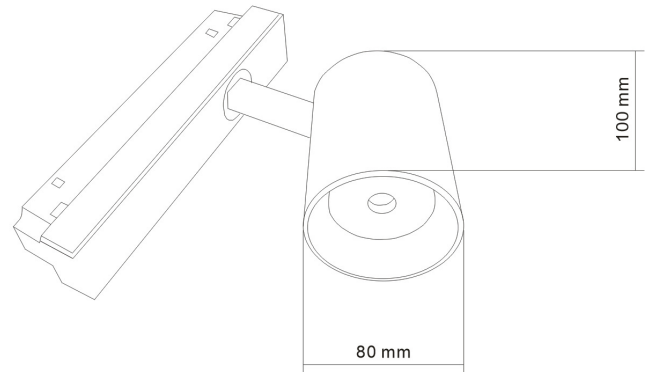

Product model: LN-CMG-TS20

Electrical

Power	20W
Input voltage	DC48V
Frequency	
Driver options	KEGU,Dadou
Dimming	on/off,0/1-10V,DALI,Mesh
Class	III SELV
Ambient temperature	0 - 40°C
Relative humidity	<85%

LED