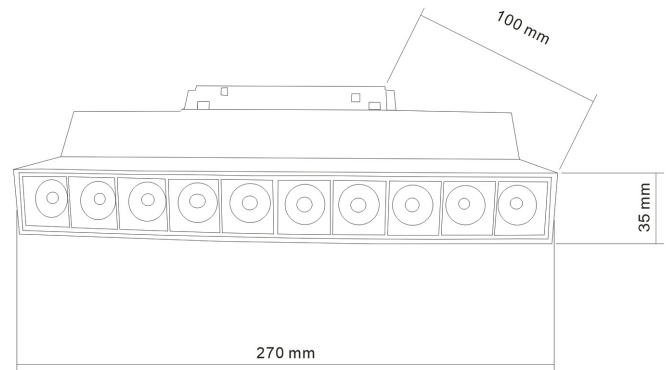

Product model: LN-CMGLINE-X-270

Electrical

Power	20W
Input voltage	DC48V
Frequency	
Driver options	KEGU,Dadou
Dimming	on/off,0/1-10V,DALI,Mesh
Class	III SELV
Ambient temperature	0 - 40°C
Relative humidity	<85%

LED