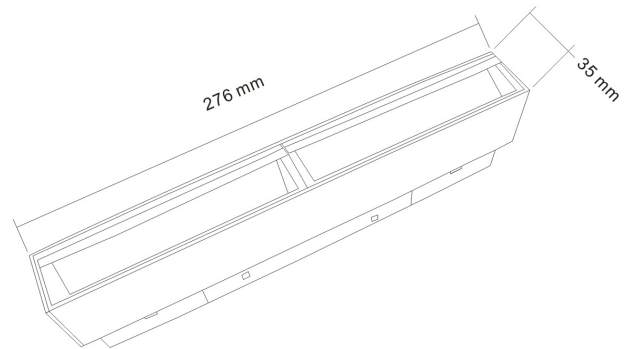

Product model: LN-CMGLINE-276

Electrical

Power	20W
Input voltage	DC48V
Frequency	
Driver options	KEGU,Dadou
Dimming	on/off,0/1-10V,DALI,Mesh
Class	III SELV
Ambient temperature	0 - 40°C
Relative humidity	<85%

LED