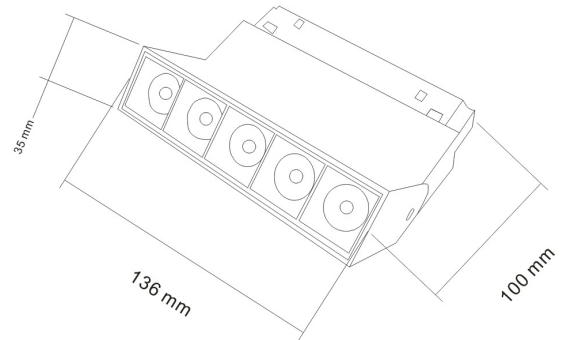

Product model: LN-CMGLINE-X-136

Electrical

Power	10W
Input voltage	DC48V
Frequency	50..60Hz
Driver options	KEGU,Dadou
Dimming	on/off,0/1-10V,DALI,Mesh
Class	III SELV
Ambient temperature	0 - 40°C
Relative humidity	<85%

LED