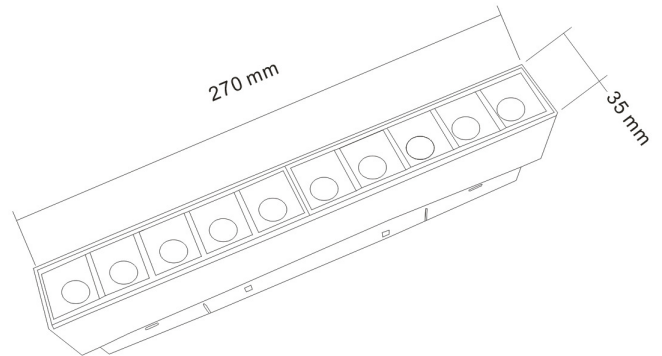

Product model: LN-CMGLINE-X-276

Electrical

Power	20W
Input voltage	DC48V
Frequency	
Driver options	KEGU,Dadou
Dimming	on/off,0/1-10V,DALI,Mesh
Class	III SELV
Ambient temperature	0 - 40°C
Relative humidity	<85%

LED