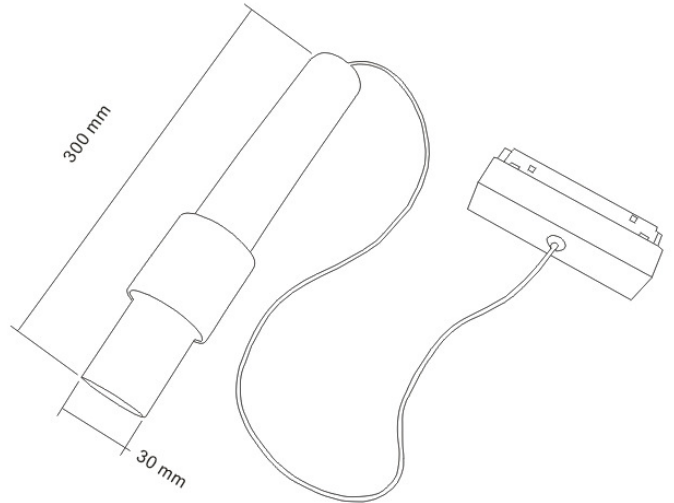

Product model: LN-CMG-P30

Electrical

Power	10W
Input voltage	DC48V
Frequency	
Driver options	KEGU,Dadou
Dimming	on/off,0/1-10V,DALI,Mesh
Class	III SELV
Ambient temperature	0 - 40°C
Relative humidity	<85%