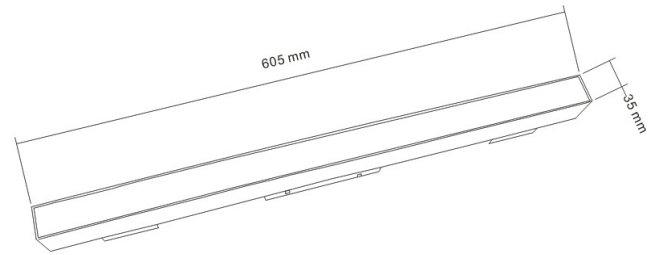

Product model: LN-CMGLINE-600

Electrical

Power	30W
Input voltage	DC48V
Frequency	
Driver options	KEGU,Dadou
Dimming	on/off,0/1-10V,DALI,Mesh
Class	III SELV
Ambient temperature	0 - 40°C
Relative humidity	<85%

LED