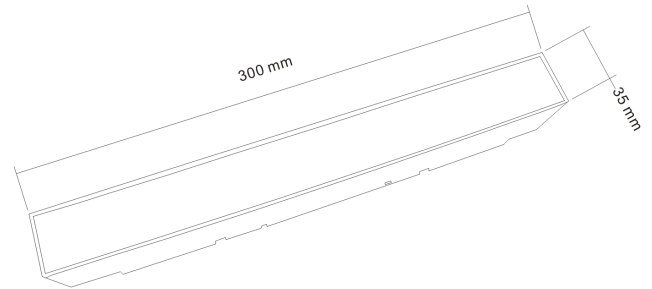

Product model: LN-CMGLINE-300

Electrical

Power	15W
Input voltage	DC48V
Frequency	
Driver options	KEGU,Dadou
Dimming	on/off,0/1-10V,DALI,Mesh
Class	III SELV
Ambient temperature	0 - 40°C
Relative humidity	<85%

LED