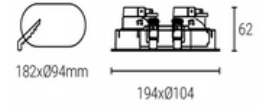

Model: LN-CMH-XR305	Adjustable angle: 30°
Size: D85xH64mm	Cutout: Φ 75mm
IP grade: IP20	Materials: Aluminum
Bulb install side: Back side	Fit it: MR16/GU10/CM10/CM15

Cup color: sanded black, sanded white, sanded silver, sanded gold, mirror, shinning black

*Dimensions and specifications subject to alterations without notice.

Round Housing 2 Heads

LUMU Series

Model: LN-CMH-XR301-2	Adjustable angle: FIX
Size: L194xD104xH62mm	Cutout: L182xΦ94mm
IP grade: IP20	Materials: Aluminum
Bulb install side: Back side	Fit it: MR16/GU10/CM10/CM15

Cup color: sanded black, sanded white, sanded silver, sanded gold, mirror, shinning black

Model: LN-CMH-XR302-2	Adjustable angle: 30°
Size: L193xD104xH62mm	Cutout: L182xΦ94mm
IP grade: IP20	Materials: Aluminum
Bulb install side: Back side	Fit it: MR16/GU10/CM10/CM15