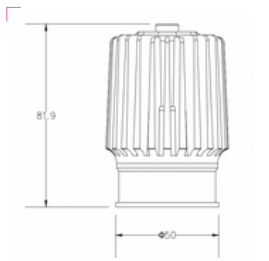

LED MODULE & HOUSING

Fit in over 100 sets of
housing

Easy to replace

Fit with GU10 or G5.3 bulbs

two power range of modules

LED Modules

CM10 10W LED MR16 Module

Diameter: Φ 50mm

Model: LN-CM10	Power: 10W	Luminous flux: LED 1100lm / Lamp 800lm
Size: D50mmxH75mm	Fit in: MR16 casing	Beam angle: 20°/40°
LED Chips: COB CREE/ OSRAM	Driver: C.C. OSRAM/LIFUD/KEGU/ANXIONG/LTECH	
Materials: Die casting aluminum body		

CM15 15W LED MR16 Module

Diameter: Φ 50mm

Model: LN-CM15	Power: 15W	Luminous flux: LED 1600lm / Lamp 1150lm
Size: D50mmxH84mm	Fit in: MR16 casing	Beam angle: 20°/40°
LED Chips: COB CREE/ OSRAM	Driver: C.C. OSRAM/LIFUD/KEGU/ANXIONG/LTECH	
Materials: Die casting aluminum body		