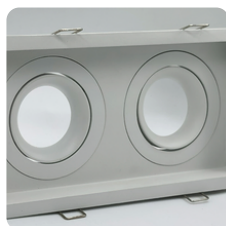

Size: L172xW90xH41mm
Cutout: L160xW80mm

Size: L172xW90xH41mm
Cutout: L160xW80mm

Size: L172xW90xH41mm
Cutout: L160xW80mm

Size: L172xW90xH41mm
Cutout: L160xW80mm
Back Side Install

Size: L205xW111xH42mm
Cutout: 192xW100mm