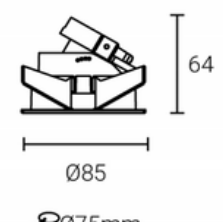

*Dimensions and specifications subject to alterations without notice.