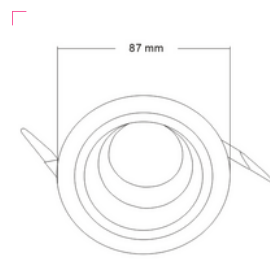

Model: LN-CMH-LX2013A-G	Adjustable angle: 30°
Size: D87xH75mm	Cutout: Φ75mm
IP grade: IP20	Materials: Aluminum
Bulb install side: Back side	Fit it: MR16/GU10/CM10/CM15
Color: Housing White; Ring Gold