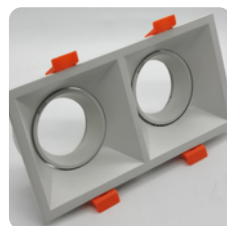

Size: L172xW90xH41mm
Cutout: L160xW80mm