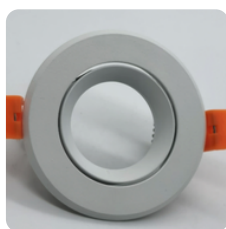

Hotel 70X Housing

Model: LN-CMH-LX70X	Adjustable angle: 30°	Size: D80xH30mm	Cutout: Φ75mm
IP grade: IP20	Materials: Aluminum	Bulb install side: Back side	Fit it: MR16/GU10/CM10/CM15