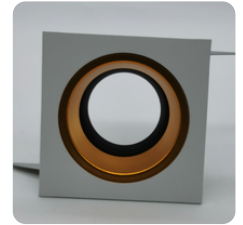

Hotel 2013A Housing

Normal Series

Model: LN-CMH-LX2013A	Adjustable angle: 30°	Size: D88xH45mm	Cutout: $\Phi 75$mm
IP grade: IP20	Materials: Aluminum	Bulb install side: Back side	Fit it: MR16/GU10/CM10/CM15