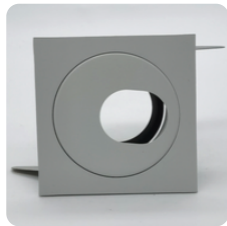

Hotel 2013A Housing

Normal Series

Model: LN-CMH-LX2013A	Adjustable angle: 30°	Size: D88xH45mm	Cutout: $\Phi 75$mm
IP grade: IP20	Materials: Aluminum	Bulb install side: Back side	Fit it: MR16/GU10/CM10/CM15