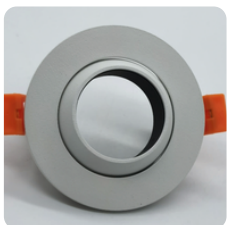

Hotel 70X Housing

Model: LN-CMH-LX70X	Adjustable angle: 30°	Size: D80xH30mm	Cutout: Φ75mm
IP grade: IP20	Materials: Aluminum	Bulb install side: Back side	Fit it: MR16/GU10/CM10/CM15