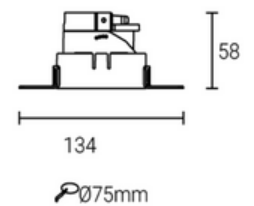

Model: LN-CMH-XRT305	Adjustable angle: 30°
Size: L134xH58mm	Cutout: Φ75mm
IP grade: IP20	Materials: Aluminum
Bulb install side: Back side	Fit it: MR16/GU10/CM10/CM15

Cup color: sanded black, sanded white, sanded silver, sanded gold, mirror, shinning black