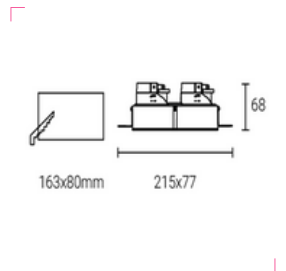

Model: LN-CMH-XST303-2	Adjustable angle: 30°
Size: L227xW82xH121mm	Cutout: L163xW82mm
IP grade: IP20	Materials: Aluminum
Bulb install side: Back side	Fit it: MR16/GU10/CM10/CM15

Cup color: sanded black, sanded white, sanded silver, sanded gold, mirror, shining black