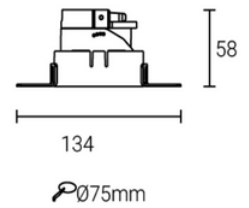

Model: LN-CMH-XRT302	Adjustable angle: 30°
Size: L134xH58mm	Cutout: Φ75mm
IP grade: IP20	Materials: Aluminum
Bulb install side: Back side	Fit it: MR16/GU10/CM10/CM15

Cup color: sanded black, sanded white, sanded silver, sanded gold, mirror, shinning black