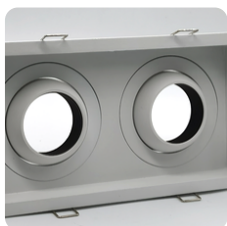

Size: L172xW90xH41mm
Cutout: L160xW80mm

Size: L172xW90xH41mm
Cutout: L160xW80mm

Size: L172xW90xH41mm
Cutout: L160xW80mm

Size: L172xW90xH41mm
Cutout: L160xW80mm
Back Side Install

Size: L205xW111xH42mm
Cutout: 192xW100mm