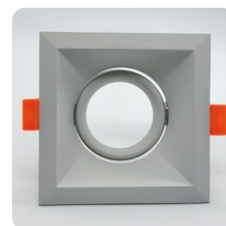

Size: L105xW105xH41mm
Cutout: L85xW85mm
Back Side Install

Grille 2 heads Front Install Housing

Normal Series

Model: LN-CMH-LX80Q-2	Adjustable angle: 30°		
IP grade: IP20	Materials: Aluminum	Bulb install side: Front side	Fit it: MR16/GU10/CM10/CM15