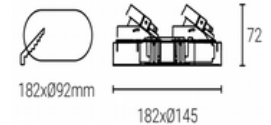

Model: LN-CMH-XRT304-2	Adjustable angle: 30°
Size: L182xW145xH72mm	Cutout: :L182xΦ92mm
IP grade: IP20	Materials: Aluminum
Bulb install side: Back side	Fit it: MR16/GU10/CM10/CM15

Cup color: sanded black, sanded white, sanded silver, sanded gold, mirror, shinning black