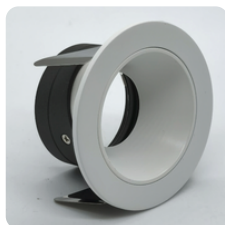

Hotel G60 Housing

Model: LN-CMH-LXG60	Adjustable angle: 30°	Size: D80xH45mm	Cutout: $\Phi 65$mm
IP grade: IP20	Materials: Aluminum	Bulb install side: Back side	Fit it: MR16/GU10/CM10/CM15