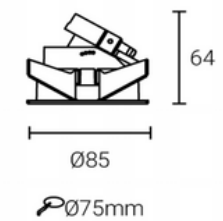

Model: LN-CMH-XR305	Adjustable angle: 30°
Size: D85xH64mm	Cutout: Φ75mm
IP grade: IP20	Materials: Aluminum
Bulb install side: Back side	Fit it: MR16/GU10/CM10/CM15

Cup color: sanded black, sanded white, sanded silver, sanded gold, mirror, shinning black