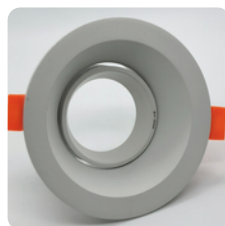

Size: D105xH40mm
Cutout: Φ85mm