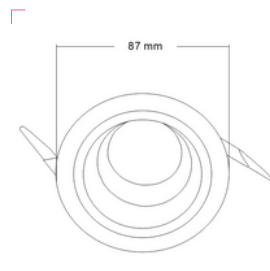

Model: LN-CMH-LX2012F	Adjustable angle: 30°	Size: L88xW88xH32mm	Cutout: Φ 75mm
IP grade: IP20	Materials: Aluminum	Bulb install side: Back side	Fit it: MR16/GU10/CM10/CM15

*Dimensions and specifications subject to alterations without notice.

Hotel 2013A Housing

Normal Series

Model: LN-CMH-LX2013A-W	Adjustable angle: 30°
Size: D87xH75mm	Cutout: Φ 75mm
IP grade: IP20	Materials: Aluminum
Bulb install side: Back side	Fit it: MR16/GU10/CM10/CM15
Color: Housing White; Ring White	

Model: LN-CMH-LX2013A-S	Adjustable angle: 30°
Size: D87xH75mm	Cutout: Φ 75mm
IP grade: IP20	Materials: Aluminum
Bulb install side: Back side	Fit it: MR16/GU10/CM10/CM15
Color: Housing White; Ring Silver	

Model: LN-CMH-LX2013A-M	Adjustable angle: 30°
Size: D87xH75mm	Cutout: Φ 75mm
IP grade: IP20	Materials: Aluminum
Bulb install side: Back side	Fit it: MR16/GU10/CM10/CM15
Color: Housing White; Ring Mirror	