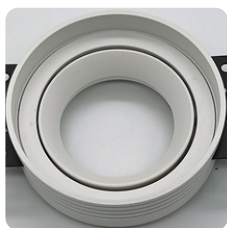

Hotel Trimless G75 Housing

Normal Series

Model: LN-CMH-LXG75	Adjustable angle: 30°	Size: D75xH57mm	Cutout: Φ75mm
IP grade: IP20	Materials: Aluminum	Bulb install side: Back side	Fit it: MR16/GU10/CM10/CM15