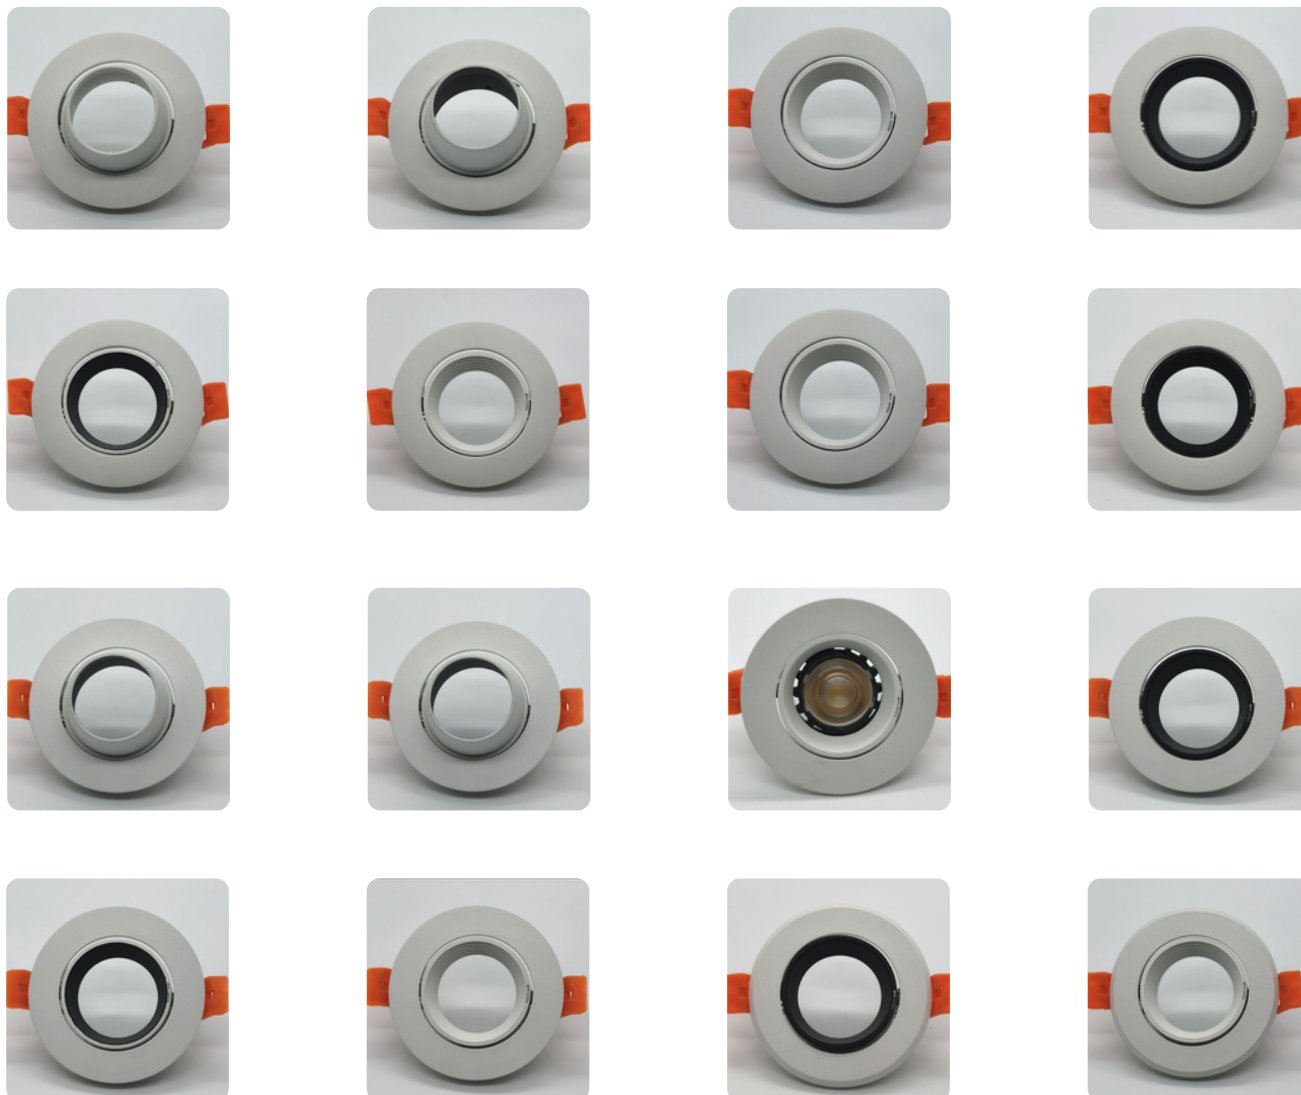

Normal Series

Model: LN-CMH-LXG75	Adjustable angle: 30°	Size: D75xH57mm	Cutout: Φ 75mm
IP grade: IP20	Materials: Aluminum	Bulb install side: Back side	Fit it: MR16/GU10/CM10/CM15

Hotel 70X Housing

Model: LN-CMH-LX70X	Adjustable angle: 30°	Size: D80xH30mm	Cutout: Φ 75mm
IP grade: IP20	Materials: Aluminum	Bulb install side: Back side	Fit it: MR16/GU10/CM10/CM15

Hotel 2018 Housing

Model: LN-CMH-LX2018	Adjustable angle: Fix/ 30°	Size: D88xH38mm	Cutout: Φ 70mm
IP grade: IP20	Materials: Aluminum	Bulb install side: Back side	Fit it: MR16/GU10/CM10/CM15

Hotel 70Q Front Install Housing

Normal Series

Model: LN-CMH-LX70Q	Adjustable angle: 30°	Size: D88xH30mm	Cutout: Φ75mm
IP grade: IP20	Materials: Aluminum	Bulb install side: Front side	Fit it: MR16/GU10/CM10/CM15

Hotel 90Q Front Install Housing

Normal Series

Model: LN-CMH-LX90Q	Adjustable angle: 30°	Size: D88xH30mm	Cutout: Φ75mm
IP grade: IP20	Materials: Aluminum	Bulb install side: Front side	Fit it: MR16/GU10/CM10/CM15

Size: D88xH30mm
Cutout: Φ75mm