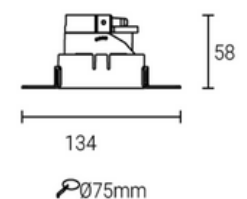

*Dimensions and specifications subject to alterations without notice.