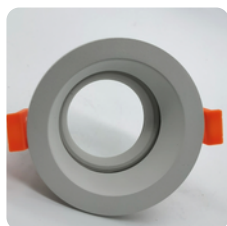

Hotel 2018 Housing

Model: LN-CMH-LX2018	Adjustable angle: Fix/ 30°	Size: D88xH38mm	Cutout: Φ70mm
IP grade: IP20	Materials: Aluminum	Bulb install side: Back side	Fit it: MR16/GU10/CM10/CM15