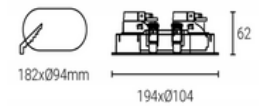

Model: LN-CMH-XR303-2	Adjustable angle: FIX
Size: L194xD104xH62mm	Cutout: L182xΦ94mm
IP grade: IP20	Materials: Aluminum
Bulb install side: Back side	Fit it: MR16/GU10/CM10/CM15

Cup color: sanded black, sanded white, sanded silver, sanded gold, mirror, shinning black