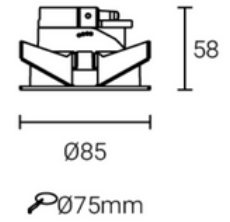

LED MODULE & HOUSING

Fit in over 100 sets of
housing

Easy to replace

Fit with GU10 or G5.3 bulbs

two power range of modules

LED Modules

CM10 10W LED MR16 Module

Diameter: Φ 50mm

Model: LN-CM10	Power: 10W	Luminous flux: LED 1100lm / Lamp 800lm
Size: D50mmxH75mm	Fit in: MR16 casing	Beam angle: 20°/40°
LED Chips: COB CREE/ OSRAM	Driver: C.C. OSRAM/LIFUD/KEGU/ANXIONG/LTECH	
Materials: Die casting aluminum body		

CM15 15W LED MR16 Module

Diameter: Φ 50mm

Model: LN-CM15	Power: 15W	Luminous flux: LED 1600lm / Lamp 1150lm
Size: D50mmxH84mm	Fit in: MR16 casing	Beam angle: 20°/40°
LED Chips: COB CREE/ OSRAM	Driver: C.C. OSRAM/LIFUD/KEGU/ANXIONG/LTECH	
Materials: Die casting aluminum body		

Model: LN-CMH-XR302	Adjustable angle: 30°
Size: D85xH64mm	Cutout: Φ 75mm
IP grade: IP20	Materials: Aluminum
Bulb install side: Back side	Fit it: MR16/GU10/CM10/CM15

Cup color: sanded black, sanded white, sanded silver, sanded gold, mirror, shinning black