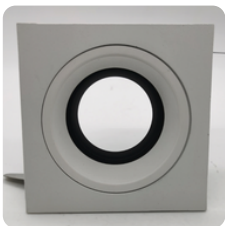

Hotel 2013A Housing

Normal Series

Model: LN-CMH-LX2013A	Adjustable angle: 30°	Size: D88xH45mm	Cutout: $\Phi 75$mm
IP grade: IP20	Materials: Aluminum	Bulb install side: Back side	Fit it: MR16/GU10/CM10/CM15