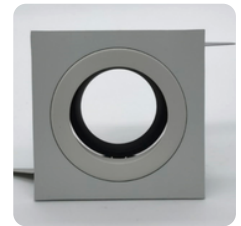

Hotel 2013A Housing

Normal Series

Model: LN-CMH-LX2013A	Adjustable angle: 30°	Size: D88xH45mm	Cutout: $\Phi 75$mm
IP grade: IP20	Materials: Aluminum	Bulb install side: Back side	Fit it: MR16/GU10/CM10/CM15