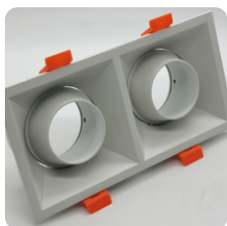

Size: L100xW100xH41mm
Cutout: L80xW80mm

Size: L105xW105xH41mm
Cutout: L85xW85mm
Back Side Install

Grille 2 heads Front Install Housing

Normal Series

Model: LN-CMH-LX80Q-2	Adjustable angle: 30°		
IP grade: IP20	Materials: Aluminum	Bulb install side: Front side	Fit it: MR16/GU10/CM10/CM15