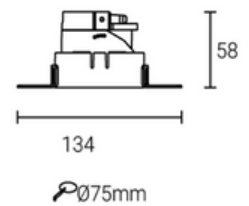

Model: LN-CMH-XRT304	Adjustable angle: 30°
Size: L134xH58mm	Cutout: Φ75mm
IP grade: IP20	Materials: Aluminum
Bulb install side: Back side	Fit it: MR16/GU10/CM10/CM15

Cup color: sanded black, sanded white, sanded silver, sanded gold, mirror, shinning black