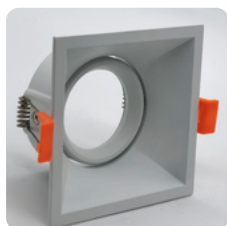

Size: D105xH40mm
Cutout: Φ85mm

Size: D105xH41mm
Cutout: Φ85mm

Size: D105xH40mm
Cutout: Φ85mm

Size: D105xH40mm
Cutout: Φ85mm
Back Side Install

Size: L100xW100xH41mm
Cutout: L80xW80mm

Size: L93xW93xH41mm
Cutout: L85xW85mm
Back Side Install