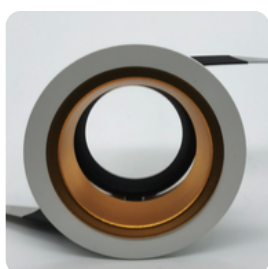

Model: LN-CMH-LX2013A-B	Adjustable angle: 30°
Size: D87xH75mm	Cutout: Φ75mm
IP grade: IP20	Materials: Aluminum
Bulb install side: Back side	Fit it: MR16/GU10/CM10/CM15
Color: Housing White; Ring Black