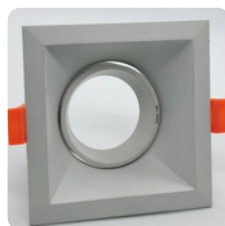

Size: D105xH40mm
Cutout: Φ85mm

Size: D105xH41mm
Cutout: Φ85mm

Size: D105xH40mm
Cutout: Φ85mm

Size: D105xH40mm
Cutout: Φ85mm
Back Side Install

Size: L100xW100xH41mm
Cutout: L80xW80mm

Size: L93xW93xH41mm
Cutout: L85xW85mm
Back Side Install