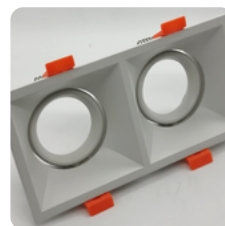

Size: L172xW90xH41mm
Cutout: L160xW80mm
Back Side Install