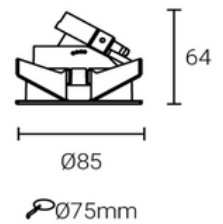

Model: LN-CM10	Power: 10W	Luminous flux: LED 1100lm / Lamp 800lm
Size: D50mmxH75mm	Fit in: MR16 casing	Beam angle: 20°/40°
LED Chips: COB CREE/ OSRAM	Driver: C.C. OSRAM/LIFUD/KEGU/ANXIONG/LTECH	
Materials: Die casting aluminum body		

Round Housing

LUMU Series

Model: LN-CMH-XR301	Adjustable angle: FIX
Size: D85xH58mm	Cutout: Φ 75mm
IP grade: IP20	Materials: Aluminum
Bulb install side: Back side	Fit it: MR16/GU10/CM10/CM15

Cup color: sanded black, sanded white, sanded silver, sanded gold, mirror, shinning black

Model: LN-CMH-XR302	Adjustable angle: 30°
Size: D85xH64mm	Cutout: Φ 75mm
IP grade: IP20	Materials: Aluminum
Bulb install side: Back side	Fit it: MR16/GU10/CM10/CM15

Cup color: sanded black, sanded white, sanded silver, sanded gold, mirror, shinning black

Model: LN-CMH-XR303	Adjustable angle: FIX
Size: D85xH58mm	Cutout: Φ 75mm
IP grade: IP20	Materials: Aluminum
Bulb install side: Back side	Fit it: MR16/GU10/CM10/CM15

Cup color: sanded black, sanded white, sanded silver, sanded gold, mirror, shinning black