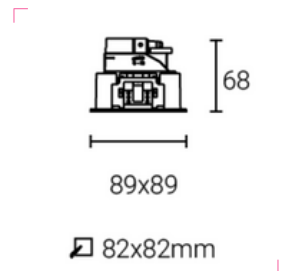

Cup color: sanded black, sanded white, sanded silver, sanded gold, mirror, shinning black

Model: LN-CMH-XRT304-2	Adjustable angle: 30°
Size: L182xW145xH72mm	Cutout: :L182xΦ92mm
IP grade: IP20	Materials: Aluminum
Bulb install side: Back side	Fit it: MR16/GU10/CM10/CM15

Cup color: sanded black, sanded white, sanded silver, sanded gold, mirror, shinning black

Model: LN-CMH-XRT305-2	Adjustable angle: 30°
Size: L182xW145xH62mm	Cutout: L182xΦ92mm
IP grade: IP20	Materials: Aluminum
Bulb install side: Back side	Fit it: MR16/GU10/CM10/CM15

Cup color: sanded black, sanded white, sanded silver, sanded gold, mirror, shinning black

Square Housing

LUMU Series

Model: LN-CMH-XS302	Adjustable angle: 30°
Size: L89xW89xH68mm	Cutout: L82xW82mm
IP grade: IP20	Materials: Aluminum
Bulb install side: Back side	Fit it: MR16/GU10/CM10/CM15

Cup color: sanded black, sanded white, sanded silver, sanded gold, mirror, shinning black

Model: LN-CMH-XS303	Adjustable angle: 30°
Size: L89xW89xH72mm	Cutout: L82xW82mm
IP grade: IP20	Materials: Aluminum
Bulb install side: Back side	Fit it: MR16/GU10/CM10/CM15