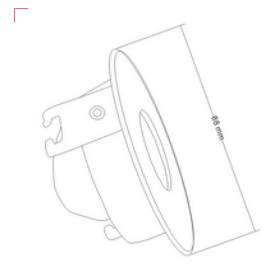

Model: LN-CMH-LX2010-U	Adjustable angle: 30°
Size: D88xH32mm	Cutout: Φ75mm
IP grade: IP20	Materials: Aluminum
Bulb install side: Back side	Fit it: MR16/GU10/CM10/CM15
Housing Color: White/Black