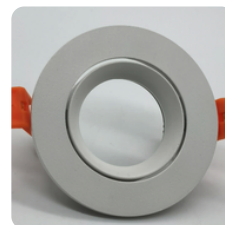

Hotel 70X Housing

Model: LN-CMH-LX70X	Adjustable angle: 30°	Size: D80xH30mm	Cutout: Φ75mm
IP grade: IP20	Materials: Aluminum	Bulb install side: Back side	Fit it: MR16/GU10/CM10/CM15