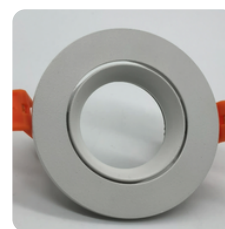

Hotel 70X Housing

Model: LN-CMH-LX70X	Adjustable angle: 30°	Size: D80xH30mm	Cutout: Φ75mm
IP grade: IP20	Materials: Aluminum	Bulb install side: Back side	Fit it: MR16/GU10/CM10/CM15