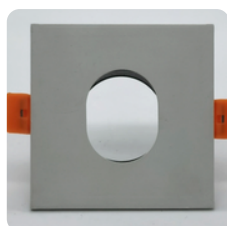

Hotel 2012F Housing

Model: LN-CMH-LX2012F	Adjustable angle: 30°	Size: L88xW88xH32mm	Cutout: Φ75mm
IP grade: IP20	Materials: Aluminum	Bulb install side: Back side	Fit it: MR16/GU10/CM10/CM15