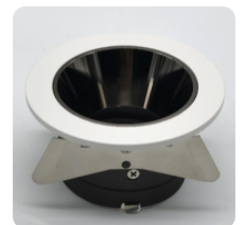

Hotel G60 Housing

Model: LN-CMH-LXG60	Adjustable angle: 30°	Size: D80xH45mm	Cutout: $\Phi 65$mm
IP grade: IP20	Materials: Aluminum	Bulb install side: Back side	Fit it: MR16/GU10/CM10/CM15