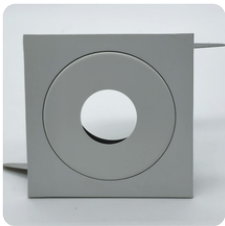

Hotel 2013A Housing

Normal Series

Model: LN-CMH-LX2013A	Adjustable angle: 30°	Size: D88xH45mm	Cutout: $\Phi 75$mm
IP grade: IP20	Materials: Aluminum	Bulb install side: Back side	Fit it: MR16/GU10/CM10/CM15