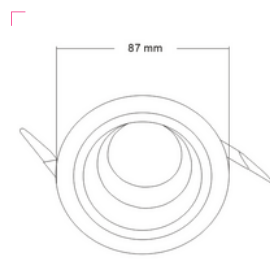

Model: LN-CMH-LX2012F	Adjustable angle: 30°	Size: L88xW88xH32mm	Cutout: Φ 75mm
IP grade: IP20	Materials: Aluminum	Bulb install side: Back side	Fit it: MR16/GU10/CM10/CM15

*Dimensions and specifications subject to alterations without notice.

Hotel 2013A Housing

Normal Series

Model: LN-CMH-LX2013A-W	Adjustable angle: 30°
Size: D87xH75mm	Cutout: Φ 75mm
IP grade: IP20	Materials: Aluminum
Bulb install side: Back side	Fit it: MR16/GU10/CM10/CM15
Color: Housing White; Ring White	

Model: LN-CMH-LX2013A-S	Adjustable angle: 30°
Size: D87xH75mm	Cutout: Φ 75mm
IP grade: IP20	Materials: Aluminum
Bulb install side: Back side	Fit it: MR16/GU10/CM10/CM15
Color: Housing White; Ring Silver	

Model: LN-CMH-LX2013A-M	Adjustable angle: 30°
Size: D87xH75mm	Cutout: Φ 75mm
IP grade: IP20	Materials: Aluminum
Bulb install side: Back side	Fit it: MR16/GU10/CM10/CM15
Color: Housing White; Ring Mirror	