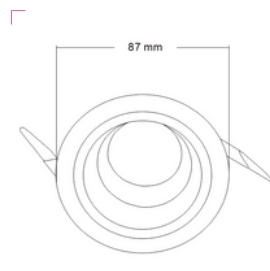

Model: LN-CMH-LX2013A-B	Adjustable angle: 30°
Size: D87xH75mm	Cutout: Φ75mm
IP grade: IP20	Materials: Aluminum
Bulb install side: Back side	Fit it: MR16/GU10/CM10/CM15
Color: Housing White; Ring Black