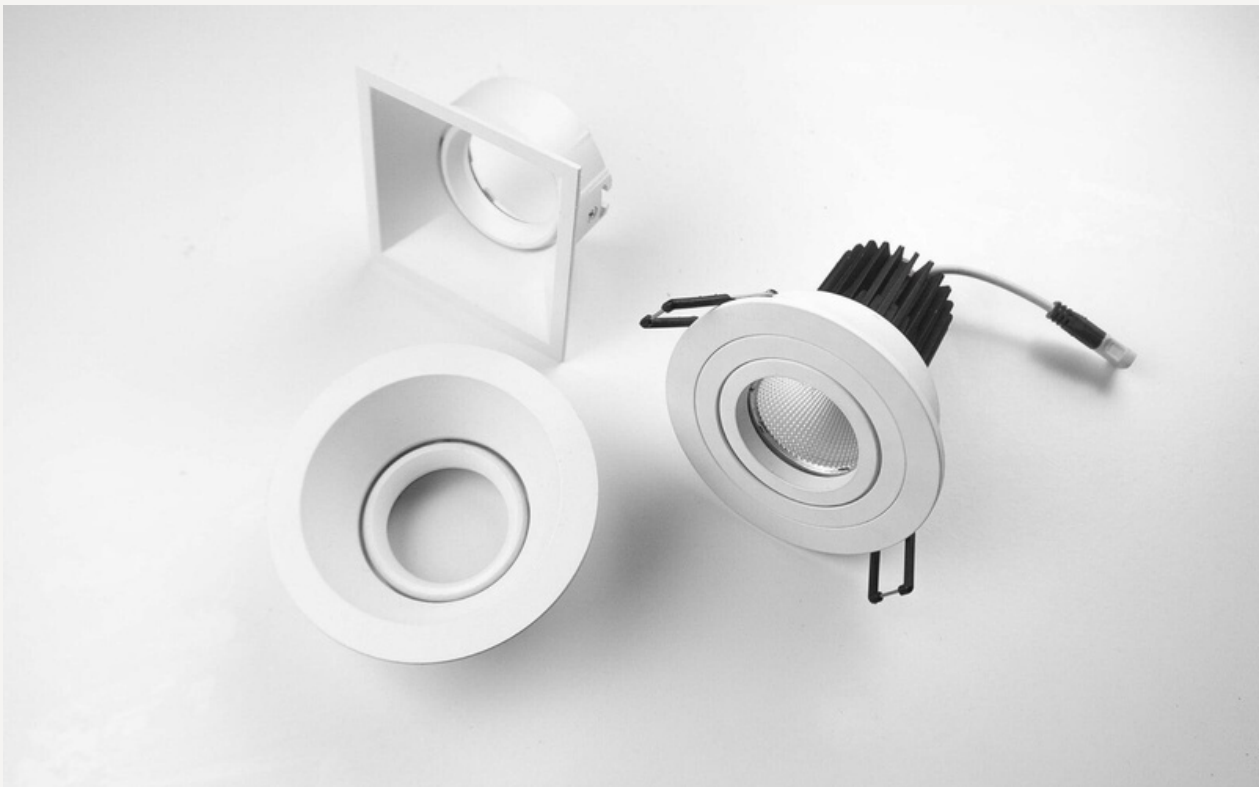

LED MODULE & HOUSING

Fit in over 100 sets of
housing

Easy to replace

Fit with GU10 or G5.3 bulbs

two power range of modules

LED Modules

CM10 10W LED MR16 Module

Diameter: Φ 50mm

Model: LN-CM10	Power: 10W	Luminous flux: LED 1100lm / Lamp 800lm
Size: D50mmxH75mm	Fit in: MR16 casing	Beam angle: 20°/40°
LED Chips: COB CREE/ OSRAM	Driver: C.C. OSRAM/LIFUD/KEGU/ANXIONG/LTECH	
Materials: Die casting aluminum body		

CM15 15W LED MR16 Module

Diameter: Φ 50mm

Model: LN-CM15	Power: 15W	Luminous flux: LED 1600lm / Lamp 1150lm
Size: D50mmxH84mm	Fit in: MR16 casing	Beam angle: 20°/40°
LED Chips: COB CREE/ OSRAM	Driver: C.C. OSRAM/LIFUD/KEGU/ANXIONG/LTECH	
Materials: Die casting aluminum body		