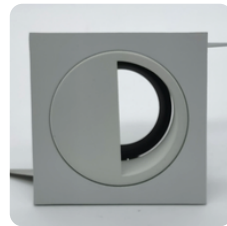

Hotel 2013A Housing

Normal Series

Model: LN-CMH-LX2013A	Adjustable angle: 30°	Size: D88xH45mm	Cutout: $\Phi 75$mm
IP grade: IP20	Materials: Aluminum	Bulb install side: Back side	Fit it: MR16/GU10/CM10/CM15