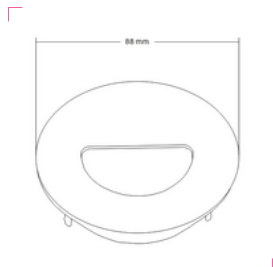

Hotel 2012 Housing

Normal Series

Model: LN-CMH-LX2010-O	Adjustable angle: 30°
Size: D88xH32mm	Cutout: Φ75mm
IP grade: IP20	Materials: Aluminum
Bulb install side: Back side	Fit it: MR16/GU10/CM10/CM15
Housing Color: White/Black	

Model: LN-CMH-LX2010-U	Adjustable angle: 30°
Size: D88xH32mm	Cutout: Φ75mm
IP grade: IP20	Materials: Aluminum
Bulb install side: Back side	Fit it: MR16/GU10/CM10/CM15
Housing Color: White/Black	

Model: LN-CMH-LX2010-F	Adjustable angle: 30°
Size: D88xH32mm	Cutout: Φ75mm
IP grade: IP20	Materials: Aluminum
Bulb install side: Back side	Fit it: MR16/GU10/CM10/CM15
Housing Color: White/Black	

Model: LN-CMH-LX2010-H	Adjustable angle: 30°
Size: D88xH32mm	Cutout: Φ75mm
IP grade: IP20	Materials: Aluminum
Bulb install side: Back side	Fit it: MR16/GU10/CM10/CM15
Housing Color: White/Black	

Hotel 2012F Housing

Model: LN-CMH-LX2012F	Adjustable angle: 30°	Size: L88xW88xH32mm	Cutout: Φ75mm
IP grade: IP20	Materials: Aluminum	Bulb install side: Back side	Fit it: MR16/GU10/CM10/CM15

*Dimensions and specifications subject to alterations without notice.