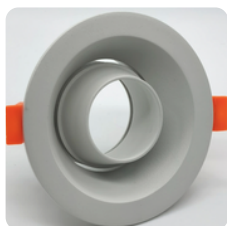

Hotel 90Q Front Install Housing

Normal Series

Model: LN-CMH-LX90Q	Adjustable angle: 30°		
IP grade: IP20	Materials: Aluminum	Bulb install side: Front side	Fit it: MR16/GU10/CM10/CM15

Size: D105xH40mm
Cutout: Φ85mm