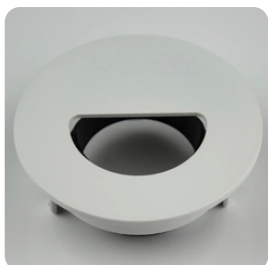

Model: LN-CMH-LX2010-H	Adjustable angle: 30°
Size: D88xH32mm	Cutout: Φ75mm
IP grade: IP20	Materials: Aluminum
Bulb install side: Back side	Fit it: MR16/GU10/CM10/CM15
Housing Color: White/Black