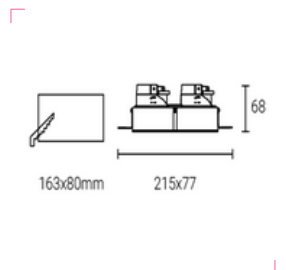

Model: LN-CMH-XST302-2	Adjustable angle: 30°
Size: L215xW77xH121mm	Cutout: L163xW80mm
IP grade: IP20	Materials: Aluminum
Bulb install side: Back side	Fit it: MR16/GU10/CM10/CM15

Cup color: sanded black, sanded white, sanded silver, sanded gold, mirror, shining black