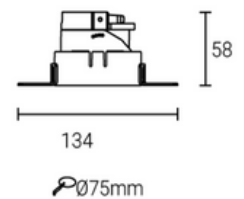

Model: LN-CMH-XRT303	Adjustable angle: FIX
Size: L134xH58mm	Cutout: Φ75mm
IP grade: IP20	Materials: Aluminum
Bulb install side: Back side	Fit it: MR16/GU10/CM10/CM15

Cup color: sanded black, sanded white, sanded silver, sanded gold, mirror, shinning black