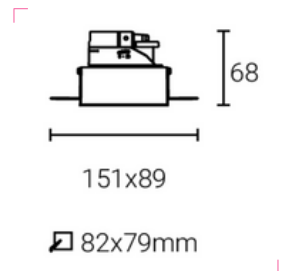

Model: LN-CMH-XST302	Adjustable angle: 30°
Size: L151xW89xH119mm	Cutout: L82xW79mm
IP grade: IP20	Materials: Aluminum
Bulb install side: Back side	Fit it: MR16/GU10/CM10/CM15

Cup color: sanded black, sanded white, sanded silver, sanded gold, mirror, shining black