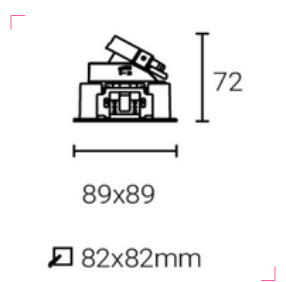

Model: LN-CMH-XS303	Adjustable angle: 30°
Size: L89xW89xH72mm	Cutout: L82xW82mm
IP grade: IP20	Materials: Aluminum
Bulb install side: Back side	Fit it: MR16/GU10/CM10/CM15

Cup color: sanded black, sanded white, sanded silver, sanded gold, mirror, shinning black