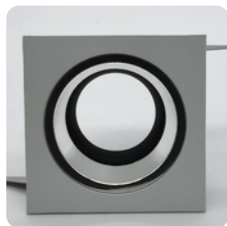

Hotel 2013A Housing

Normal Series

Model: LN-CMH-LX2013A	Adjustable angle: 30°	Size: D88xH45mm	Cutout: $\Phi 75$mm
IP grade: IP20	Materials: Aluminum	Bulb install side: Back side	Fit it: MR16/GU10/CM10/CM15