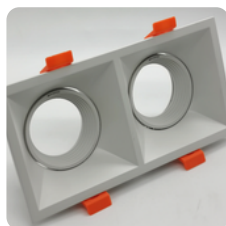

Size: L172xW90xH41mm
Cutout: L160xW80mm