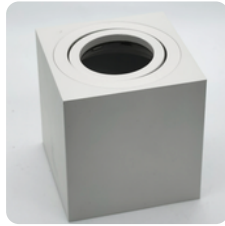

Normal Series

Model: LN-CMH-LX100S

Adjustable angle: 30°

IP grade: IP20

Materials: Aluminum

Bulb install side: Front side

Fit it: MR16/GU10/CM10/CM15

Size: D80xH85mm

Size: L80xW80xH85mm

Size: L160xW80xH85mm

Size: D95xH125mm

Size: D80xH125mm

Size: L98xW98xH125mm

Size: L185xW98xH125mm

Size: L100xW100xH90mm

Size: L200xW100xH90mm