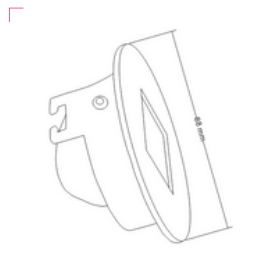

Model: LN-CMH-LX2010-H	Adjustable angle: 30°
Size: D88xH32mm	Cutout: Φ75mm
IP grade: IP20	Materials: Aluminum
Bulb install side: Back side	Fit it: MR16/GU10/CM10/CM15
Housing Color: White/Black