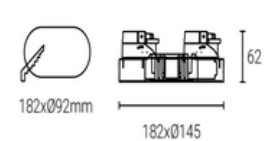

Model: LN-CMH-XRT305-2	Adjustable angle: 30°
Size: L182xW145xH62mm	Cutout: L182xΦ92mm
IP grade: IP20	Materials: Aluminum
Bulb install side: Back side	Fit it: MR16/GU10/CM10/CM15

Cup color: sanded black, sanded white, sanded silver, sanded gold, mirror, shinning black