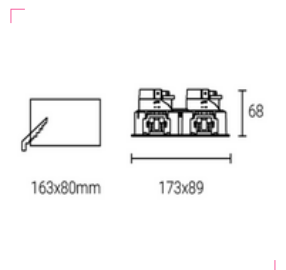

Model: LN-CMH-XS302-2	Adjustable angle: 30°
Size: L173xW89xH68mm	Cutout: L163xW80mm
IP grade: IP20	Materials: Aluminum
Bulb install side: Back side	Fit it: MR16/GU10/CM10/CM15

Cup color: sanded black, sanded white, sanded silver, sanded gold, mirror, shinning black