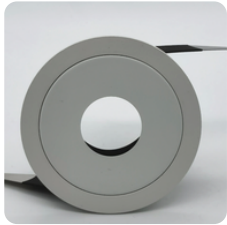

Hotel 2013A Housing

Normal Series

Model: LN-CMH-LX2013A	Adjustable angle: 30°	Size: D88xH45mm	Cutout: $\Phi 75$mm
IP grade: IP20	Materials: Aluminum	Bulb install side: Back side	Fit it: MR16/GU10/CM10/CM15