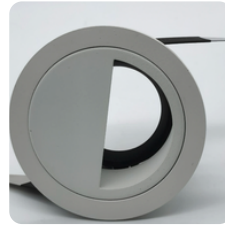

Hotel 2013A Housing

Normal Series

Model: LN-CMH-LX2013A	Adjustable angle: 30°	Size: D88xH45mm	Cutout: $\Phi 75$mm
IP grade: IP20	Materials: Aluminum	Bulb install side: Back side	Fit it: MR16/GU10/CM10/CM15