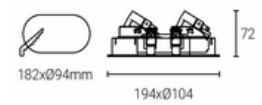

Model: LN-CMH-XR304-2	Adjustable angle: 30°
Size: L194xD104xH72mm	Cutout: :182xΦ94mm
IP grade: IP20	Materials: Aluminum
Bulb install side: Back side	Fit it: MR16/GU10/CM10/CM15

Cup color: sanded black, sanded white, sanded silver, sanded gold, mirror, shinning black