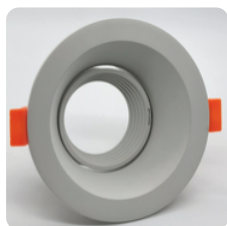

Size: D105xH40mm
Cutout: Φ85mm

Size: D105xH41mm
Cutout: Φ85mm

Size: D105xH40mm
Cutout: Φ85mm

Size: D105xH40mm
Cutout: Φ85mm
Back Side Install

Size: L100xW100xH41mm
Cutout: L80xW80mm

Size: L93xW93xH41mm
Cutout: L85xW85mm
Back Side Install