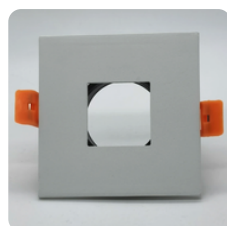

Hotel 2012F Housing

Model: LN-CMH-LX2012F	Adjustable angle: 30°	Size: L88xW88xH32mm	Cutout: Φ75mm
IP grade: IP20	Materials: Aluminum	Bulb install side: Back side	Fit it: MR16/GU10/CM10/CM15