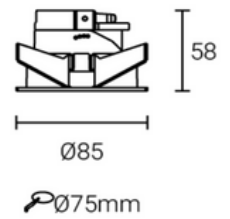

Model: LN-CM10	Power: 10W	Luminous flux: LED 1100lm / Lamp 800lm
Size: D50mmxH75mm	Fit in: MR16 casing	Beam angle: 20°/40°
LED Chips: COB CREE/ OSRAM	Driver: C.C. OSRAM/LIFUD/KEGU/ANXIONG/LTECH	
Materials: Die casting aluminum body		

CM15 15W LED MR16 Module

Diameter: Φ 50mm

Model: LN-CM15	Power: 15W	Luminous flux: LED 1600lm / Lamp 1150lm
Size: D50mmxH84mm	Fit in: MR16 casing	Beam angle: 20°/40°
LED Chips: COB CREE/ OSRAM	Driver: C.C. OSRAM/LIFUD/KEGU/ANXIONG/LTECH	
Materials: Die casting aluminum body		

Model: LN-CMH-XR302	Adjustable angle: 30°
Size: D85xH64mm	Cutout: Φ 75mm
IP grade: IP20	Materials: Aluminum
Bulb install side: Back side	Fit it: MR16/GU10/CM10/CM15

Cup color: sanded black, sanded white, sanded silver, sanded gold, mirror, shinning black

Model: LN-CMH-XR303	Adjustable angle: FIX
Size: D85xH58mm	Cutout: Φ 75mm
IP grade: IP20	Materials: Aluminum
Bulb install side: Back side	Fit it: MR16/GU10/CM10/CM15

Cup color: sanded black, sanded white, sanded silver, sanded gold, mirror, shinning black