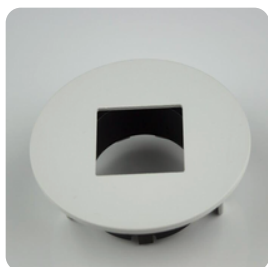

Model: LN-CMH-LX2010-F	Adjustable angle: 30°
Size: D88xH32mm	Cutout: Φ75mm
IP grade: IP20	Materials: Aluminum
Bulb install side: Back side	Fit it: MR16/GU10/CM10/CM15
Housing Color: White/Black