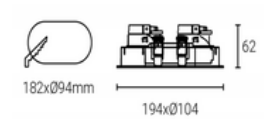

Model: LN-CMH-XRT303-2	Adjustable angle: FIX
Size: L182xW145xH62mm	Cutout: L182xΦ92mm
IP grade: IP20	Materials: Aluminum
Bulb install side: Back side	Fit it: MR16/GU10/CM10/CM15

Cup color: sanded black, sanded white, sanded silver, sanded gold, mirror, shinning black