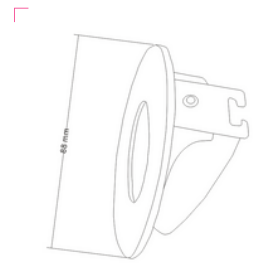

Model: LN-CMH-LX2010-F	Adjustable angle: 30°
Size: D88xH32mm	Cutout: Φ75mm
IP grade: IP20	Materials: Aluminum
Bulb install side: Back side	Fit it: MR16/GU10/CM10/CM15
Housing Color: White/Black