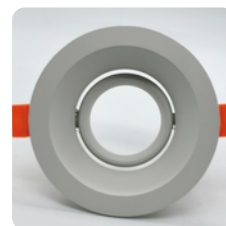

Size: D105xH40mm
Cutout: Φ85mm
Back Side Install