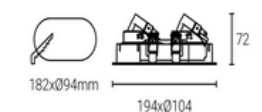

Model: LN-CMH-XR305-2	Adjustable angle: 30°
Size: L194xD104xH72mm	Cutout: L182xΦ94mm
IP grade: IP20	Materials: Aluminum
Bulb install side: Back side	Fit it: MR16/GU10/CM10/CM15

Cup color: sanded black, sanded white, sanded silver, sanded gold, mirror, shinning black