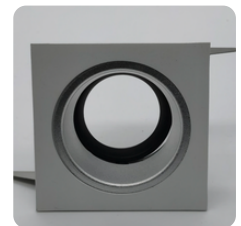

Hotel 2013A Housing

Normal Series

Model: LN-CMH-LX2013A	Adjustable angle: 30°	Size: D88xH45mm	Cutout: $\Phi 75$mm
IP grade: IP20	Materials: Aluminum	Bulb install side: Back side	Fit it: MR16/GU10/CM10/CM15