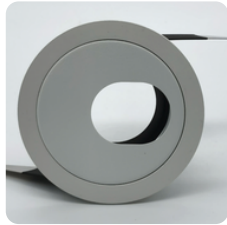

Hotel 2013A Housing

Normal Series

Model: LN-CMH-LX2013A	Adjustable angle: 30°	Size: D88xH45mm	Cutout: $\Phi 75$mm
IP grade: IP20	Materials: Aluminum	Bulb install side: Back side	Fit it: MR16/GU10/CM10/CM15