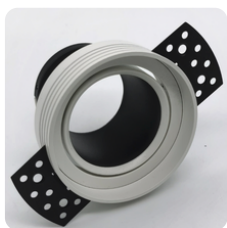

Hotel Trimless G75 Housing

Normal Series

Model: LN-CMH-LXG75	Adjustable angle: 30°	Size: D75xH57mm	Cutout: Φ75mm
IP grade: IP20	Materials: Aluminum	Bulb install side: Back side	Fit it: MR16/GU10/CM10/CM15