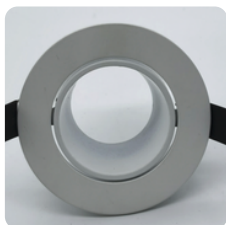

Hotel 70X Housing

Model: LN-CMH-LX70X	Adjustable angle: 30°	Size: D80xH30mm	Cutout: Φ75mm
IP grade: IP20	Materials: Aluminum	Bulb install side: Back side	Fit it: MR16/GU10/CM10/CM15