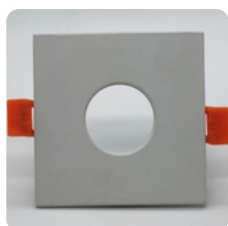

Hotel 2012F Housing

Model: LN-CMH-LX2012F	Adjustable angle: 30°	Size: L88xW88xH32mm	Cutout: Φ75mm
IP grade: IP20	Materials: Aluminum	Bulb install side: Back side	Fit it: MR16/GU10/CM10/CM15