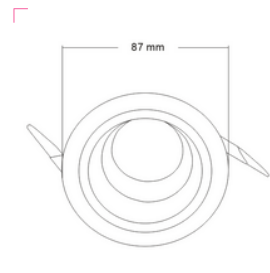

Model: LN-CMH-LX2010-U	Adjustable angle: 30°
Size: D88xH32mm	Cutout: Φ 75mm
IP grade: IP20	Materials: Aluminum
Bulb install side: Back side	Fit it: MR16/GU10/CM10/CM15
Housing Color: White/Black	

Model: LN-CMH-LX2010-F	Adjustable angle: 30°
Size: D88xH32mm	Cutout: Φ 75mm
IP grade: IP20	Materials: Aluminum
Bulb install side: Back side	Fit it: MR16/GU10/CM10/CM15
Housing Color: White/Black	

Model: LN-CMH-LX2012F	Adjustable angle: 30°	Size: L88xW88xH32mm	Cutout: Φ 75mm
IP grade: IP20	Materials: Aluminum	Bulb install side: Back side	Fit it: MR16/GU10/CM10/CM15

*Dimensions and specifications subject to alterations without notice.

Model: LN-CMH-LX2013A-S	Adjustable angle: 30°
Size: D87xH75mm	Cutout: Φ 75mm
IP grade: IP20	Materials: Aluminum
Bulb install side: Back side	Fit it: MR16/GU10/CM10/CM15
Color: Housing White; Ring Silver	

Size: D105xH40mm
Cutout: Φ85mm

Size: D105xH41mm
Cutout: Φ85mm

Size: D105xH40mm
Cutout: Φ85mm

Size: D105xH40mm
Cutout: Φ85mm
Back Side Install

Size: L100xW100xH41mm
Cutout: L80xW80mm

Size: L93xW93xH41mm
Cutout: L85xW85mm
Back Side Install