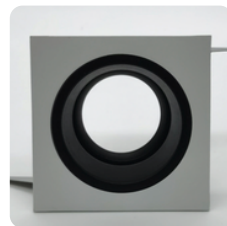

Hotel 2013A Housing

Normal Series

Model: LN-CMH-LX2013A	Adjustable angle: 30°	Size: D88xH45mm	Cutout: $\Phi 75$mm
IP grade: IP20	Materials: Aluminum	Bulb install side: Back side	Fit it: MR16/GU10/CM10/CM15