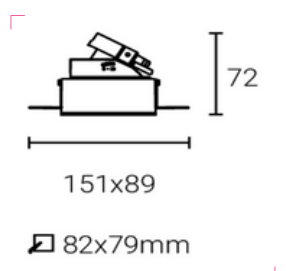

Model: LN-CMH-XST303	Adjustable angle: 30°
Size: L151xW89xH119mm	Cutout: L82xW79mm
IP grade: IP20	Materials: Aluminum
Bulb install side: Back side	Fit it: MR16/GU10/CM10/CM15

Cup color: sanded black, sanded white, sanded silver, sanded gold, mirror, shining black