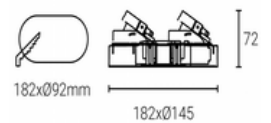

Model: LN-CMH-XRT302-2	Adjustable angle: 30°
Size: L182xW145xH72mm	Cutout: L182xΦ92mm
IP grade: IP20	Materials: Aluminum
Bulb install side: Back side	Fit it: MR16/GU10/CM10/CM15

Cup color: sanded black, sanded white, sanded silver, sanded gold, mirror, shinning black