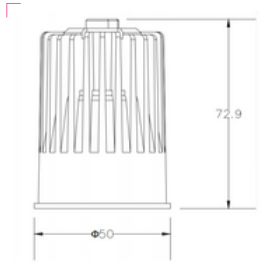

LED MODULE & HOUSING

Fit in over 100 sets of
housing

Easy to replace

Fit with GU10 or G5.3 bulbs

two power range of modules

LED Modules

CM10 10W LED MR16 Module

Diameter: Φ 50mm

Model: LN-CM10	Power: 10W	Luminous flux: LED 1100lm / Lamp 800lm
Size: D50mmxH75mm	Fit in: MR16 casing	Beam angle: 20°/40°
LED Chips: COB CREE/ OSRAM	Driver: C.C. OSRAM/LIFUD/KEGU/ANXIONG/LTECH	
Materials: Die casting aluminum body		

CM15 15W LED MR16 Module

Diameter: Φ 50mm

Model: LN-CM15	Power: 15W	Luminous flux: LED 1600lm / Lamp 1150lm
Size: D50mmxH84mm	Fit in: MR16 casing	Beam angle: 20°/40°
LED Chips: COB CREE/ OSRAM	Driver: C.C. OSRAM/LIFUD/KEGU/ANXIONG/LTECH	
Materials: Die casting aluminum body		