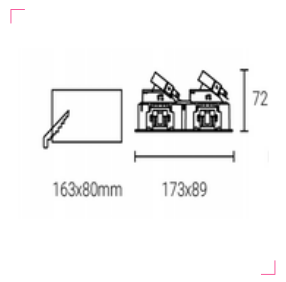

Model: LN-CMH-XS303-2	Adjustable angle: 30°
Size: L173xW89xH72mm	Cutout: L163xW80mm
IP grade: IP20	Materials: Aluminum
Bulb install side: Back side	Fit it: MR16/GU10/CM10/CM15

Cup color: sanded black, sanded white, sanded silver, sanded gold, mirror, shinning black