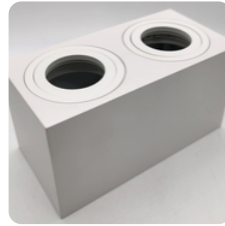

Normal Series

Model: LN-CMH-LX100S

Adjustable angle: 30°

IP grade: IP20

Materials: Aluminum

Bulb install side: Front side

Fit it: MR16/GU10/CM10/CM15

Size: D80xH85mm

Size: L80xW80xH85mm

Size: L160xW80xH85mm

Size: D95xH125mm

Size: D80xH125mm

Size: L98xW98xH125mm

Size: L185xW98xH125mm

Size: L100xW100xH90mm

Size: L200xW100xH90mm