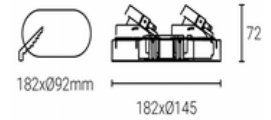

Model: LN-CMH-XRT301-2	Adjustable angle: FIX
Size: L182xW145xH72mm	Cutout: L182xΦ92mm
IP grade: IP20	Materials: Aluminum
Bulb install side: Back side	Fit it: MR16/GU10/CM10/CM15

Cup color: sanded black, sanded white, sanded silver, sanded gold, mirror, shinning black