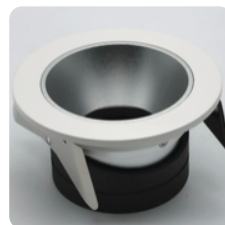

Hotel G60 Housing

Model: LN-CMH-LXG60	Adjustable angle: 30°	Size: D80xH45mm	Cutout: $\Phi 65$mm
IP grade: IP20	Materials: Aluminum	Bulb install side: Back side	Fit it: MR16/GU10/CM10/CM15