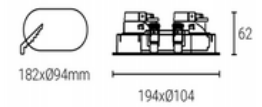

Model: LN-CMH-XR302-2	Adjustable angle: 30°
Size: L193xD104xH62mm	Cutout: L182xΦ94mm
IP grade: IP20	Materials: Aluminum
Bulb install side: Back side	Fit it: MR16/GU10/CM10/CM15

Cup color: sanded black, sanded white, sanded silver, sanded gold, mirror, shinning black